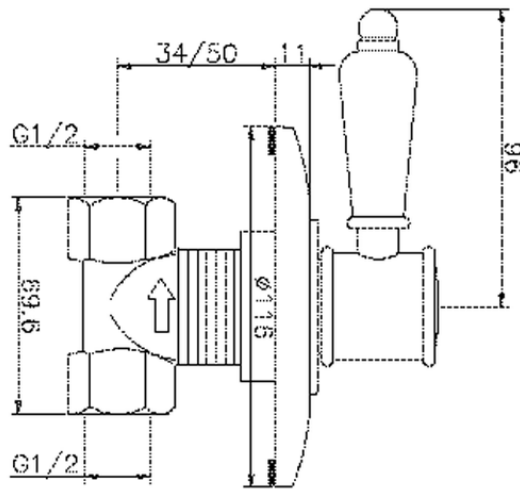

Concealed stop valve VICTORIAN_VT000310

VT000310

<https://en.huberitalia.com/concealed-stop-valve-victorian-vt000310>

2026-05-18