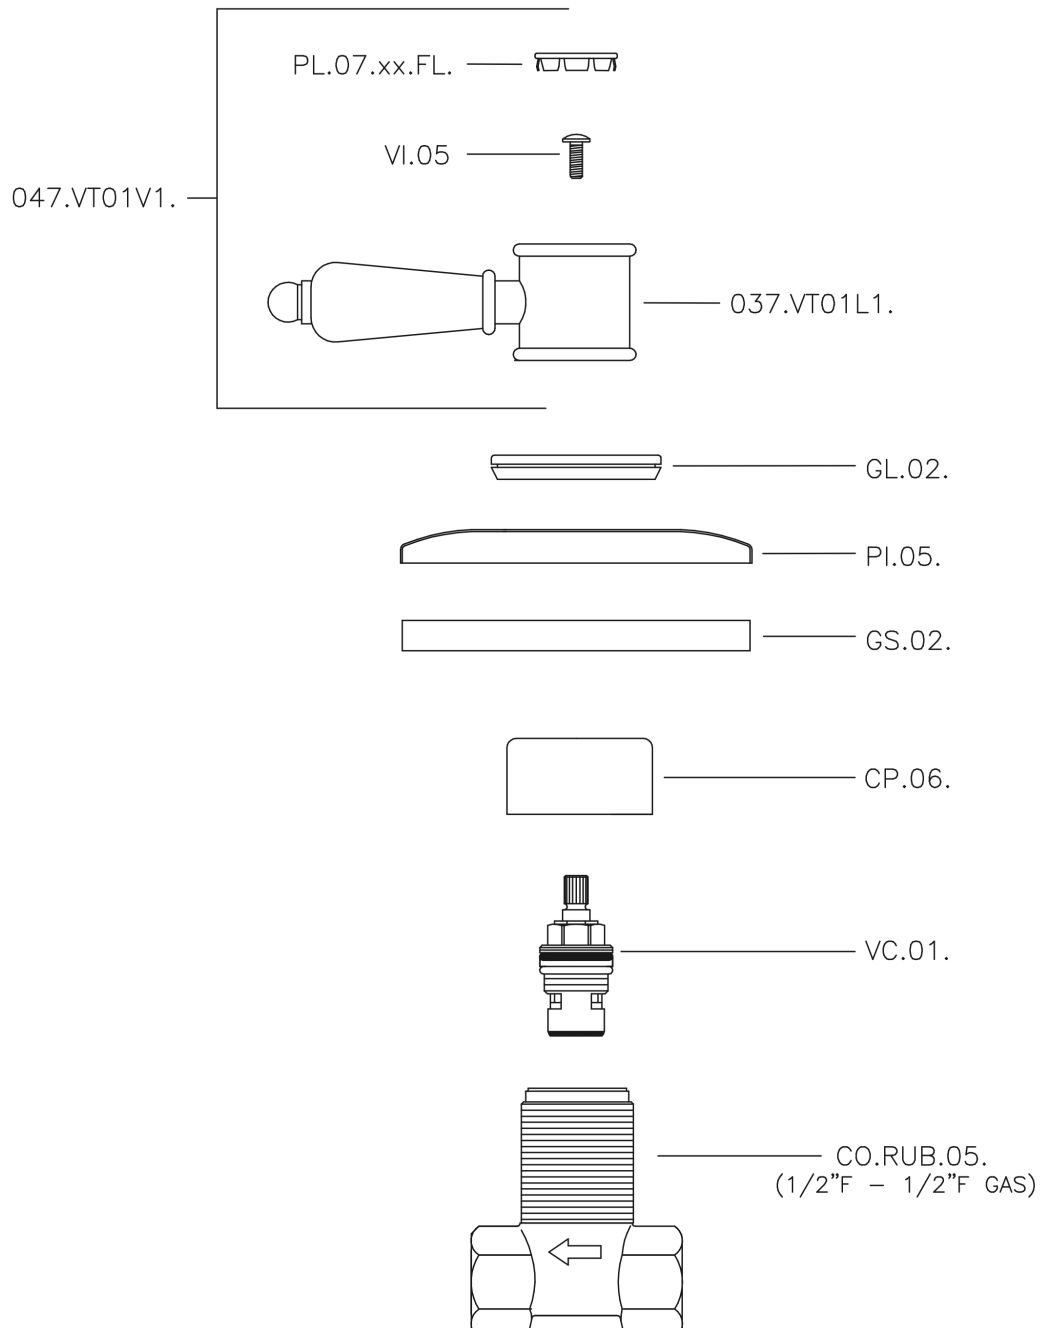

Concealed stop valve VICTORIAN_VT000310

VT000310

<https://en.huberitalia.com/concealed-stop-valve-victorian-vt000310>

2026-04-06