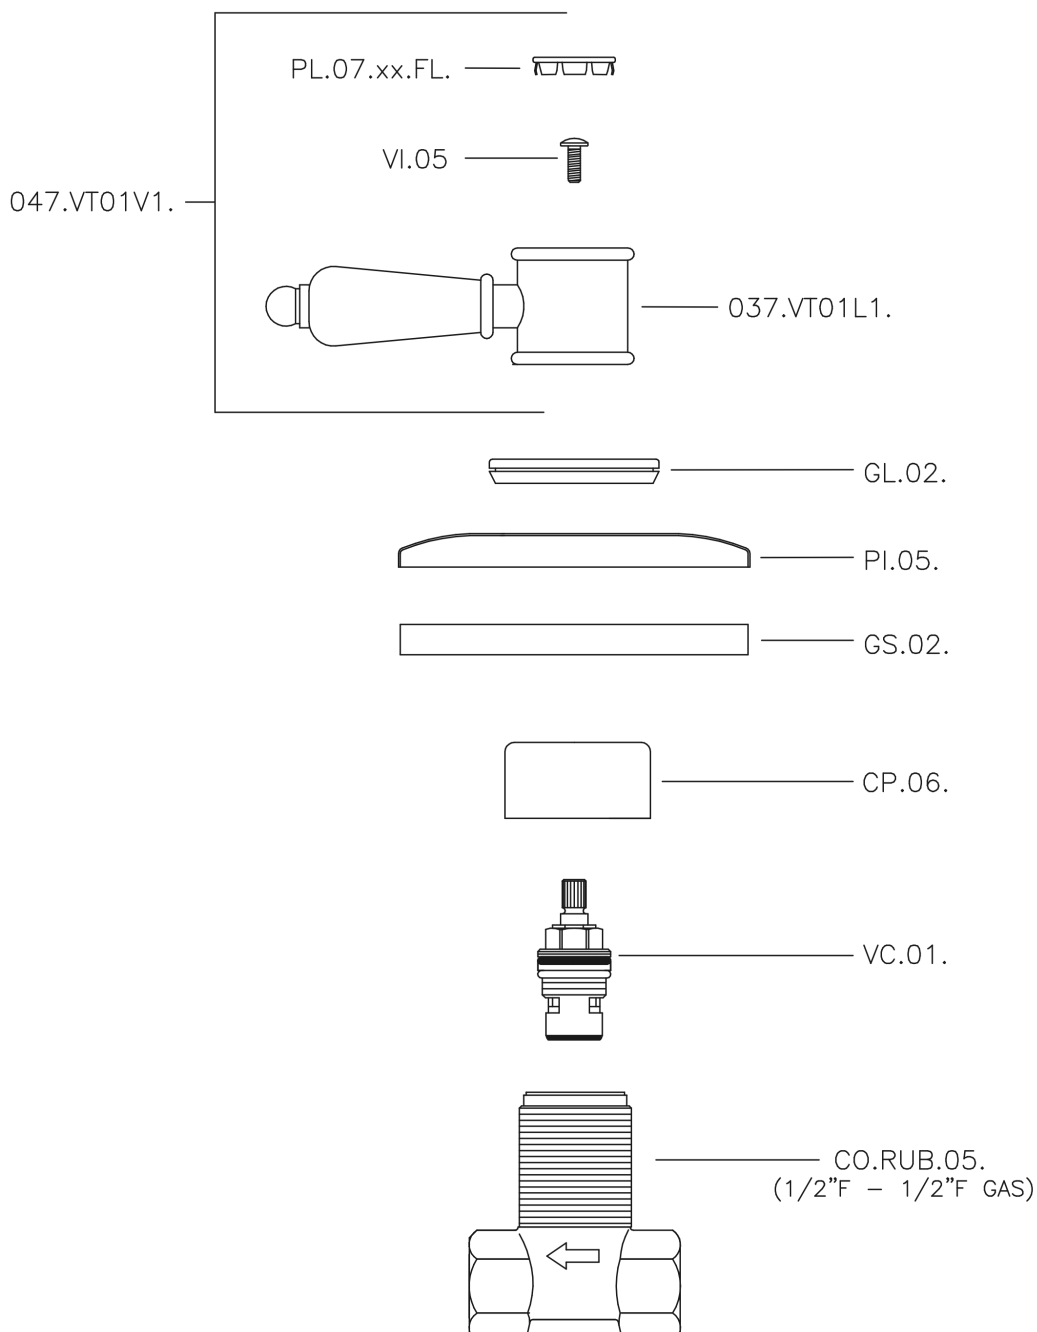

Concealed stop valve VICTORIAN_VT000310

MODEL **VT000310**

Concealed stop valve, 1/2" F outlet

AVAILABLE FINISHINGS

-  **21** 21 Chrome
-  **27** 27 Old Bronze
-  **2A** 2A Satin Brushed Nickel
-  **2G** 2G Antique Gold
-  **2W** 2W Brushed Gold

CHARACTERISTICS

Installation **Concealed**

Concealed stop valve VICTORIAN_VT000310

VT000310

<https://en.huberitalia.com/concealed-stop-valve-victorian-vt000310>

2026-04-06