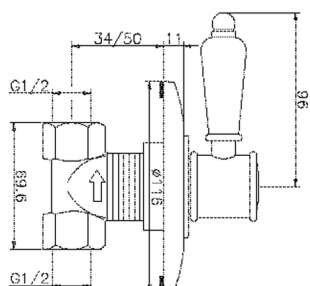

Concealed stop valve VICTORIAN_VT000310

MODEL **VT000310**

Concealed stop valve, 1/2" F outlet

AVAILABLE FINISHINGS

-  **21** 21 Chrome
-  **27** 27 Old Bronze
-  **2A** 2A Satin Brushed Nickel
-  **2G** 2G Antique Gold
-  **2W** 2W Brushed Gold

CHARACTERISTICS

Installation **Concealed**

Concealed stop valve VICTORIAN_VT000310

VT000310

<https://en.huberitalia.com/concealed-stop-valve-victorian-vt000310>

2026-04-06