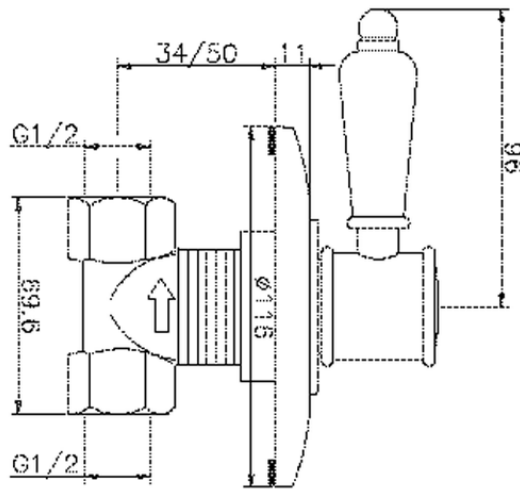

## Concealed stop valve VICTORIAN\_VT000310

VT000310

<https://en.huberitalia.com/concealed-stop-valve-victorian-vt000310>

2026-06-07