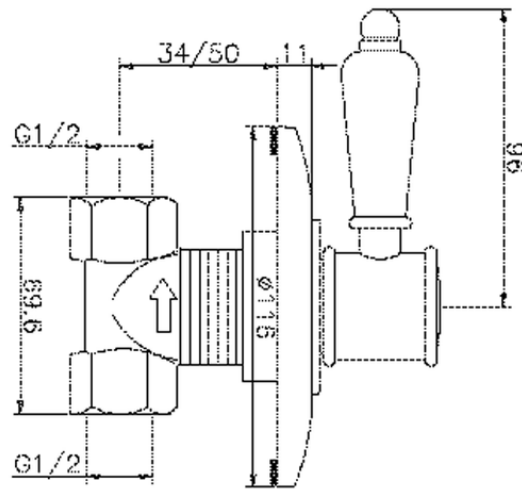

## Concealed stop valve VICTORIAN\_VT000310

VT000310

<https://en.huberitalia.com/concealed-stop-valve-victorian-vt000310>

2026-06-28