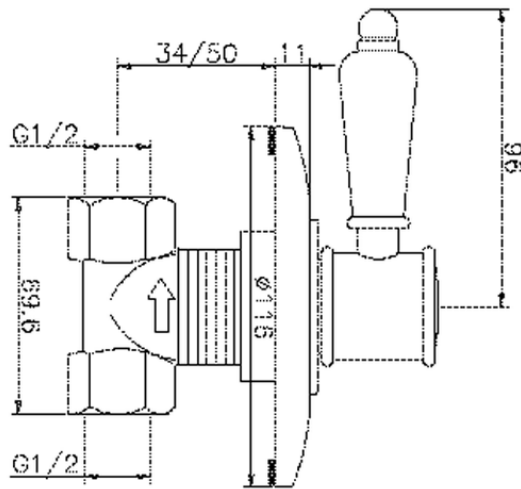

## Concealed stop valve VICTORIAN\_VT000310

VT000310

<https://en.huberitalia.com/concealed-stop-valve-victorian-vt000310>

2026-04-27