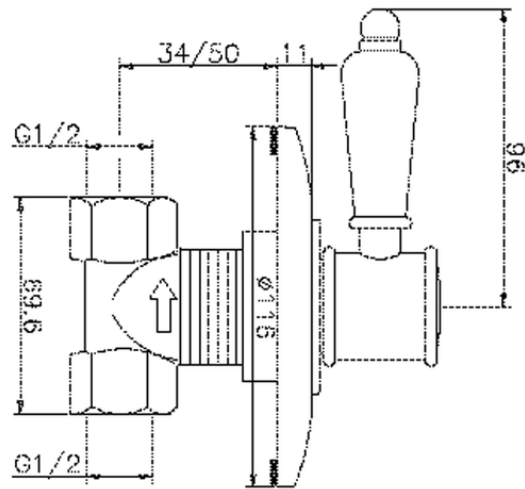

Concealed stop valve VICTORIAN_VT000310

VT000310

<https://en.huberitalia.com/concealed-stop-valve-victorian-vt000310>

2026-06-29