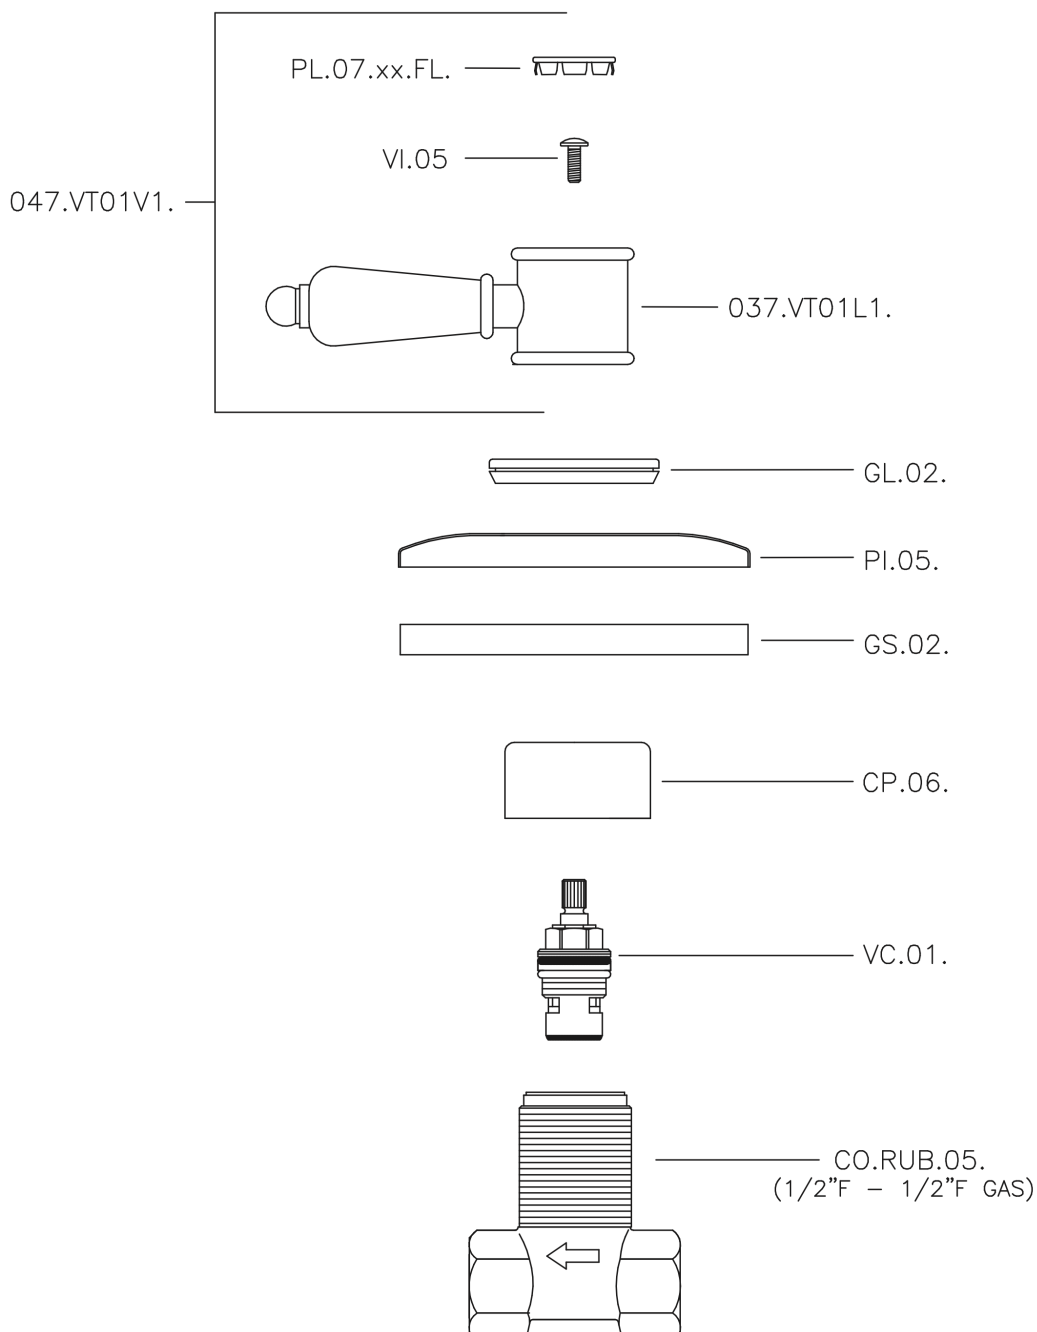

## Concealed stop valve VICTORIAN\_VT000310

VT000310

<https://en.huberitalia.com/concealed-stop-valve-victorian-vt000310>

2026-06-07