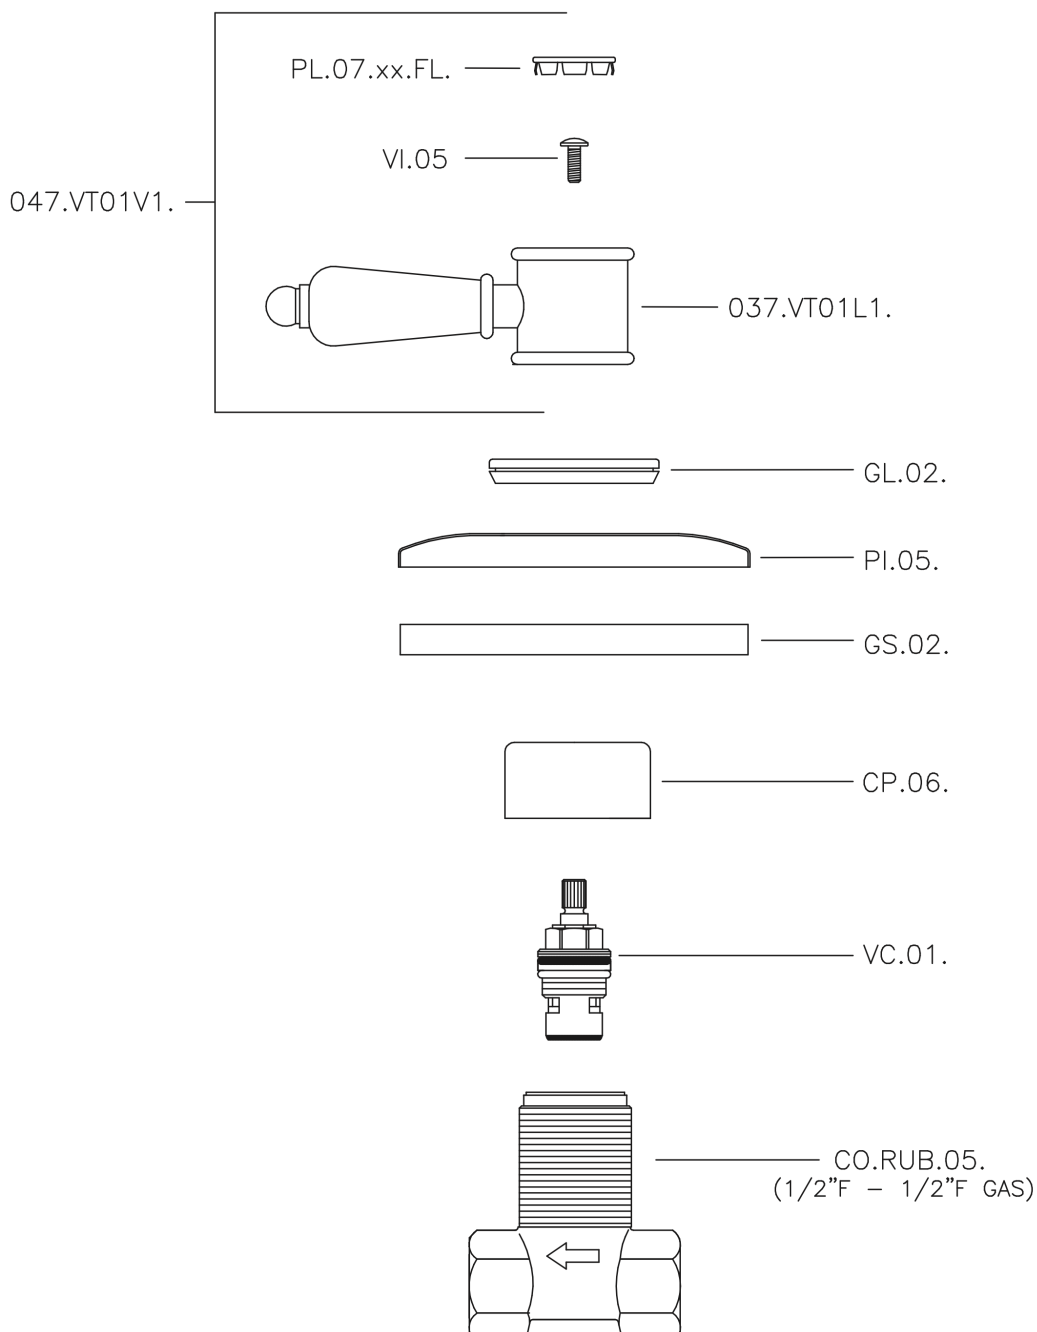

## Concealed stop valve VICTORIAN\_VT000310

VT000310

<https://en.huberitalia.com/concealed-stop-valve-victorian-vt000310>

2026-04-09