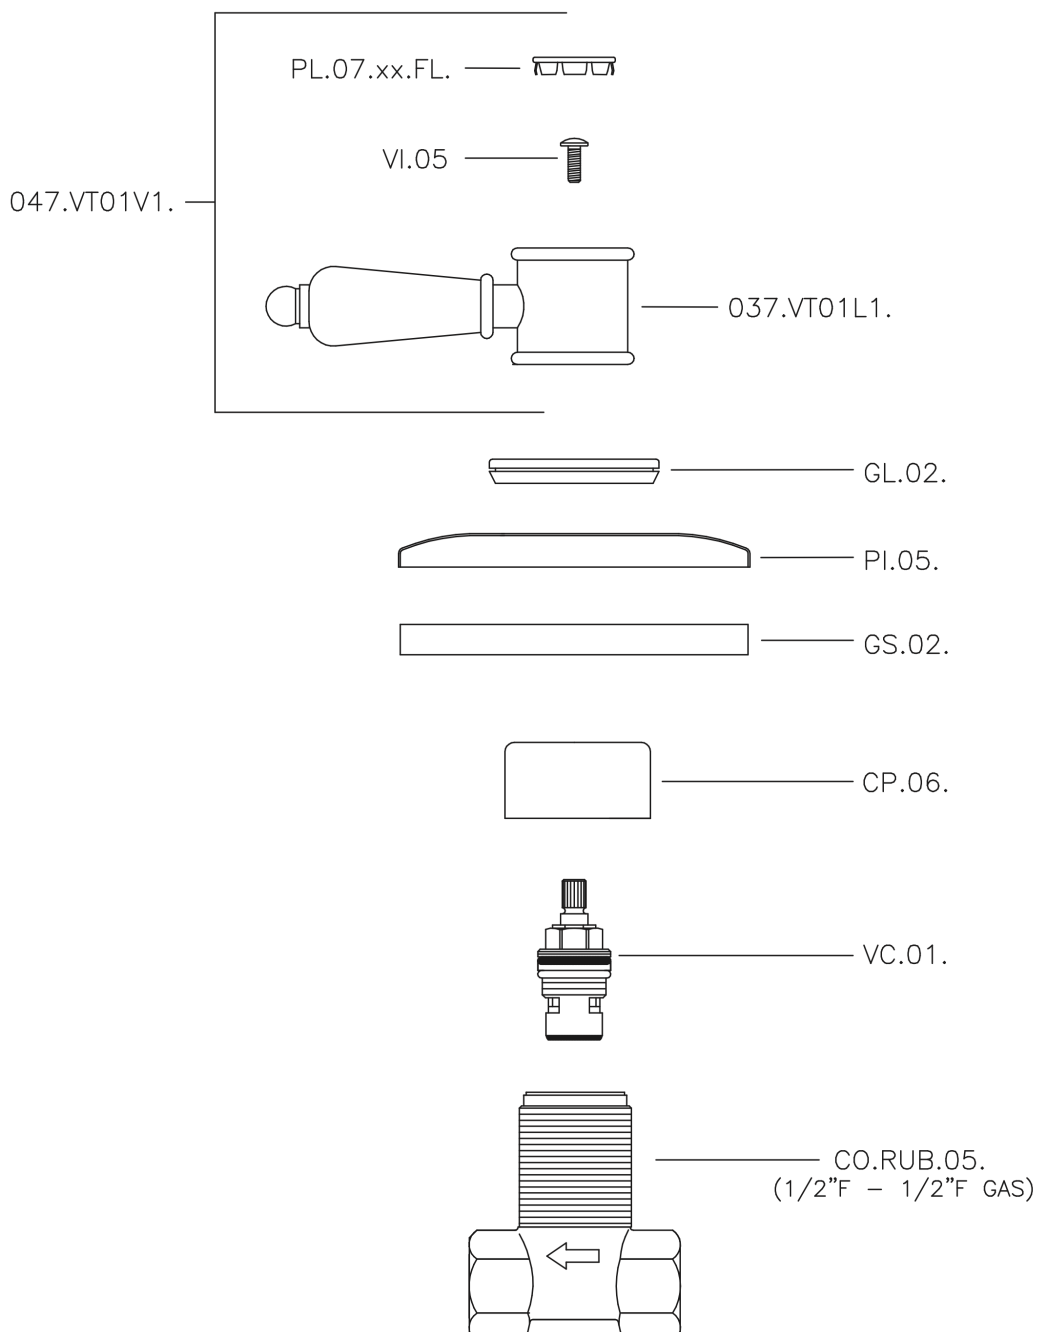

Concealed stop valve VICTORIAN_VT000310

VT000310

<https://en.huberitalia.com/concealed-stop-valve-victorian-vt000310>

2026-02-24