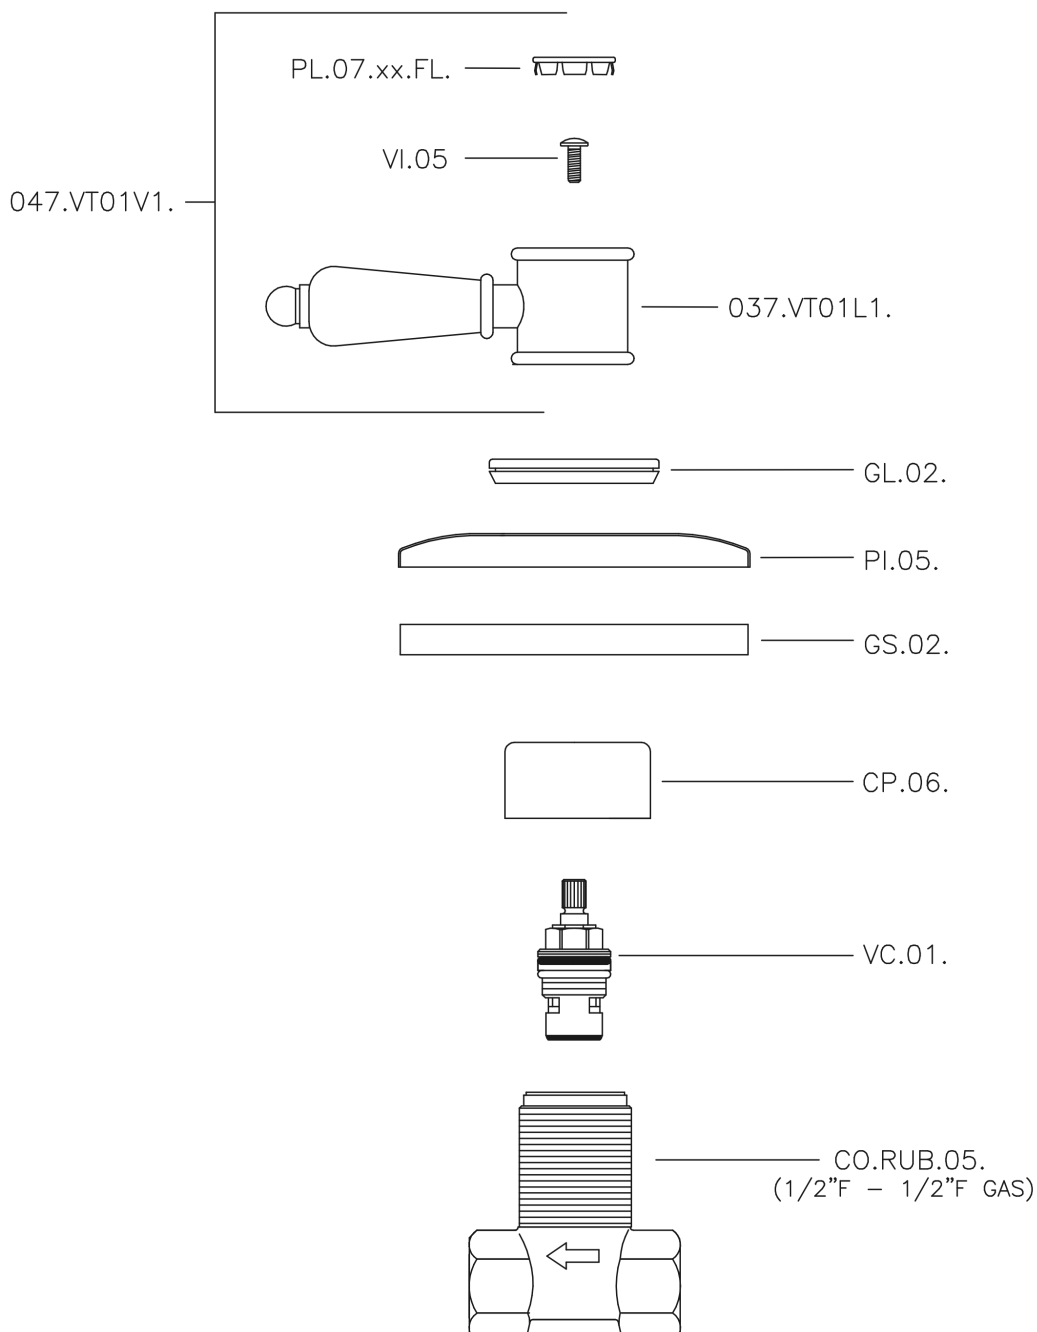

Concealed stop valve VICTORIAN_VT000310

MODEL **VT000310**

Concealed stop valve, 1/2" F outlet

AVAILABLE FINISHINGS

-  **21** 21 Chrome
-  **27** 27 Old Bronze
-  **2A** 2A Satin Brushed Nickel
-  **2G** 2G Antique Gold
-  **2W** 2W Brushed Gold

CHARACTERISTICS

Installation **Concealed**

Concealed stop valve VICTORIAN_VT000310

VT000310

<https://en.huberitalia.com/concealed-stop-valve-victorian-vt000310>

2026-05-18