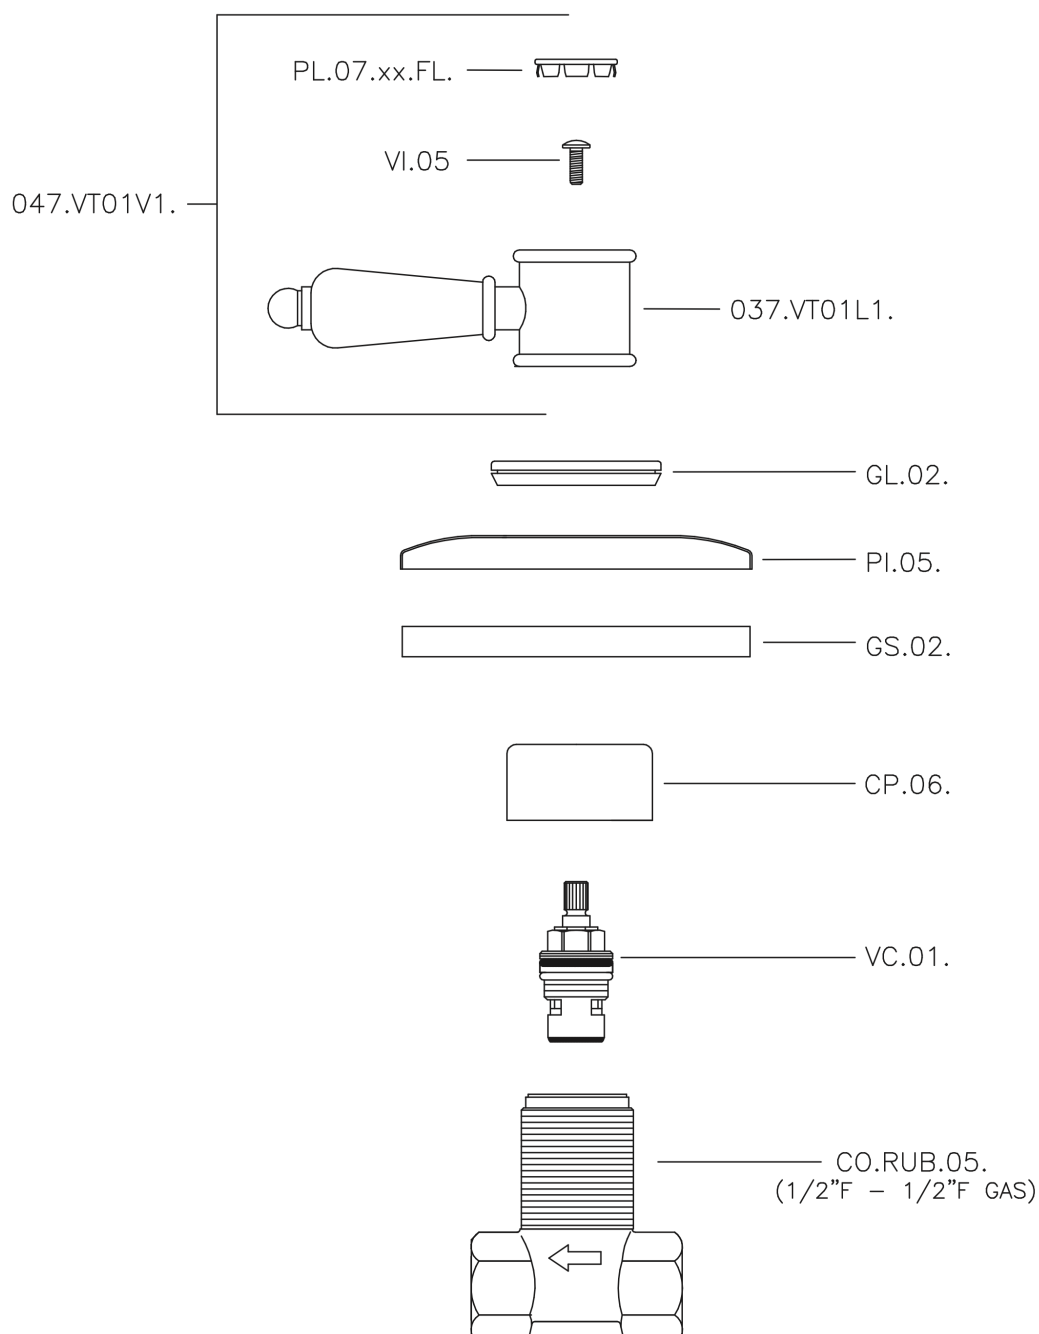

## Concealed stop valve VICTORIAN\_VT000310

MODEL **VT000310**

Concealed stop valve, 1/2" F outlet

## Concealed stop valve VICTORIAN\_VT000310

VT000310

<https://en.huberitalia.com/concealed-stop-valve-victorian-vt000310>

2026-06-07