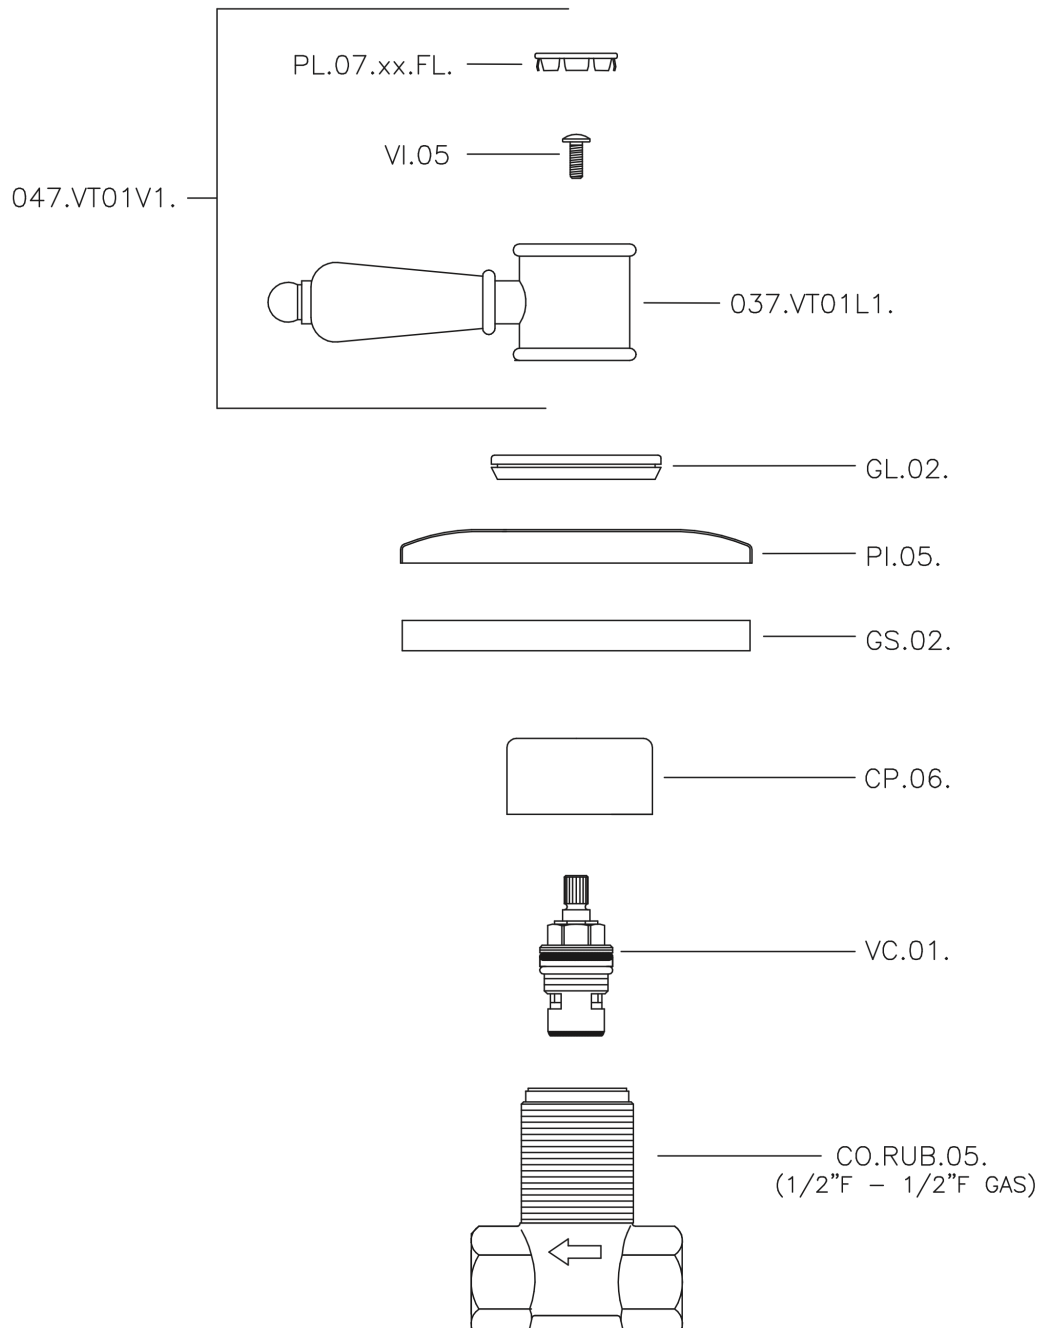

## Concealed stop valve VICTORIAN\_VT000310

MODEL **VT000310**

Concealed stop valve, 1/2" F outlet

### CHARACTERISTICS

Installation **Concealed**

## Concealed stop valve VICTORIAN\_VT000310

VT000310

<https://en.huberitalia.com/concealed-stop-valve-victorian-vt000310>

2026-04-27