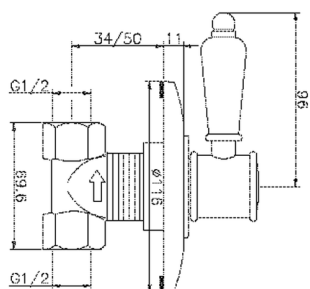

Concealed stop valve VICTORIAN_VT000310

MODEL **VT000310**

Concealed stop valve, 1/2" F outlet

AVAILABLE FINISHINGS

-  **21** 21 Chrome
-  **27** 27 Old Bronze
-  **2A** 2A Satin Brushed Nickel
-  **2G** 2G Antique Gold
-  **2W** 2W Brushed Gold

CHARACTERISTICS

Installation **Concealed**

Concealed stop valve VICTORIAN_VT000310

VT000310

<https://en.huberitalia.com/concealed-stop-valve-victorian-vt000310>

2026-05-18