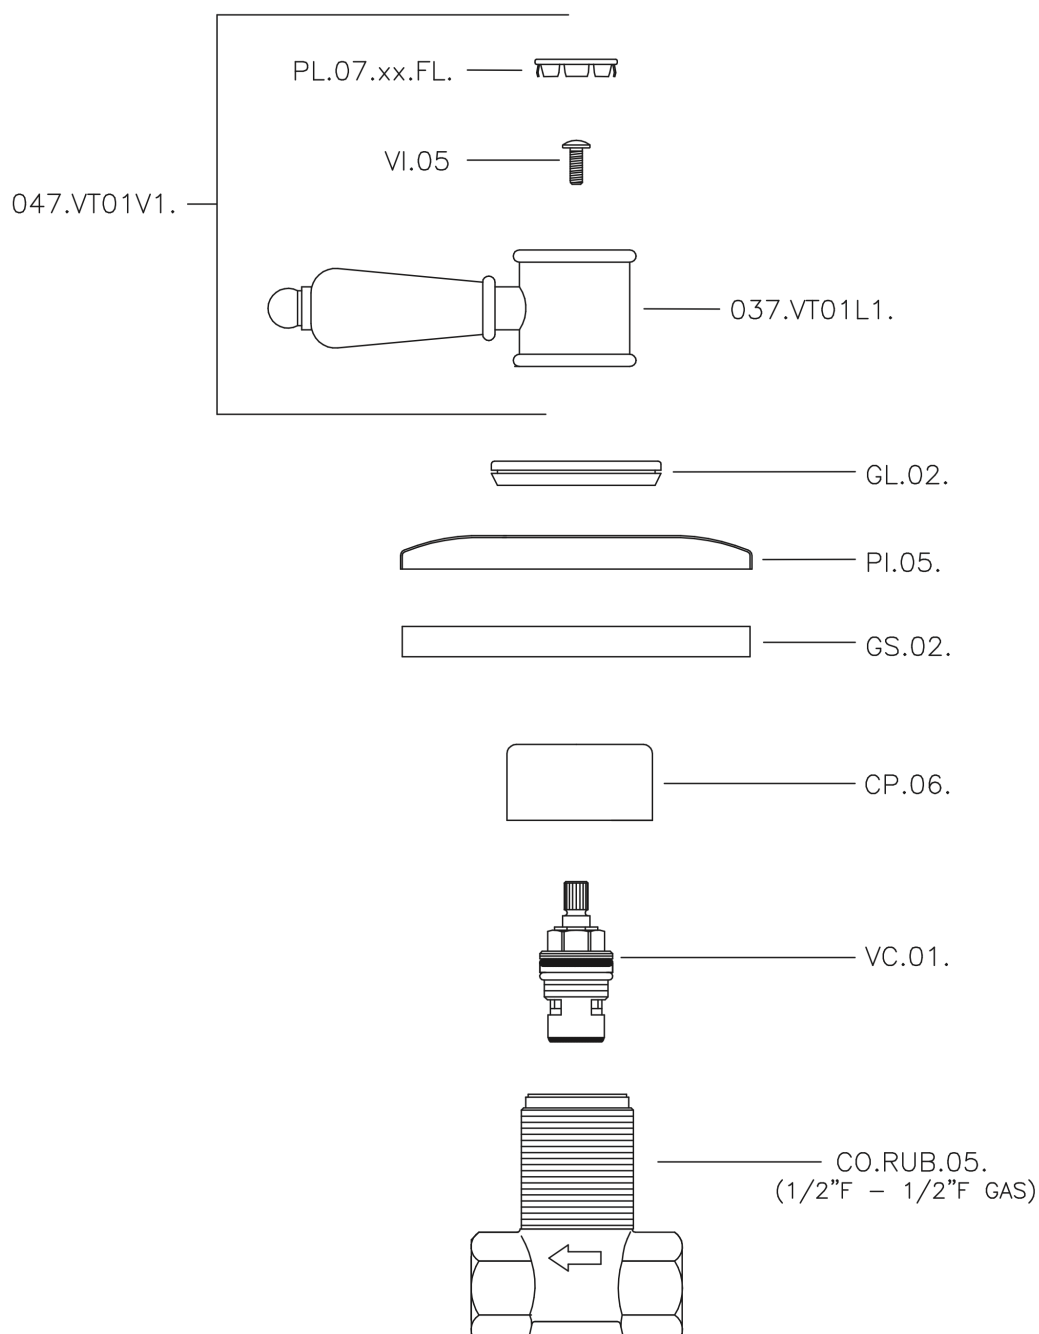

## Concealed stop valve VICTORIAN\_VT000310

VT000310

<https://en.huberitalia.com/concealed-stop-valve-victorian-vt000310>

2026-02-24