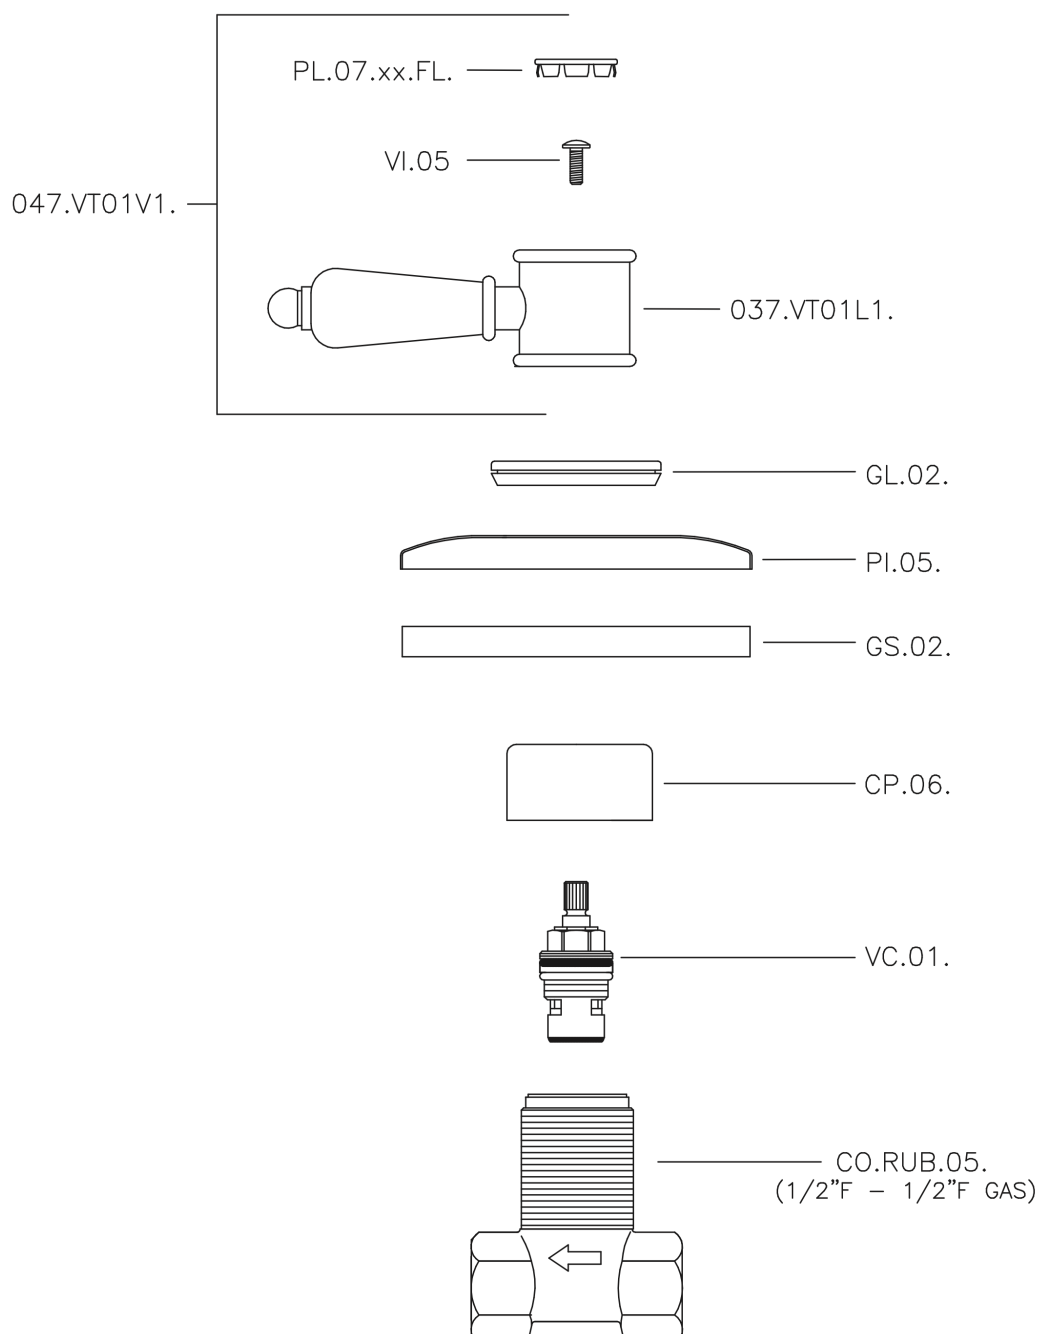

Concealed stop valve VICTORIAN_VT000310

VT000310

<https://en.huberitalia.com/concealed-stop-valve-victorian-vt000310>

2026-04-08