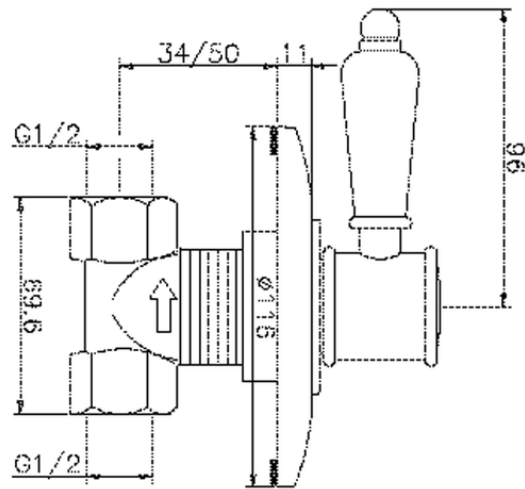

Concealed stop valve VICTORIAN_VT000310

VT000310

<https://en.huberitalia.com/concealed-stop-valve-victorian-vt000310>

2026-04-06