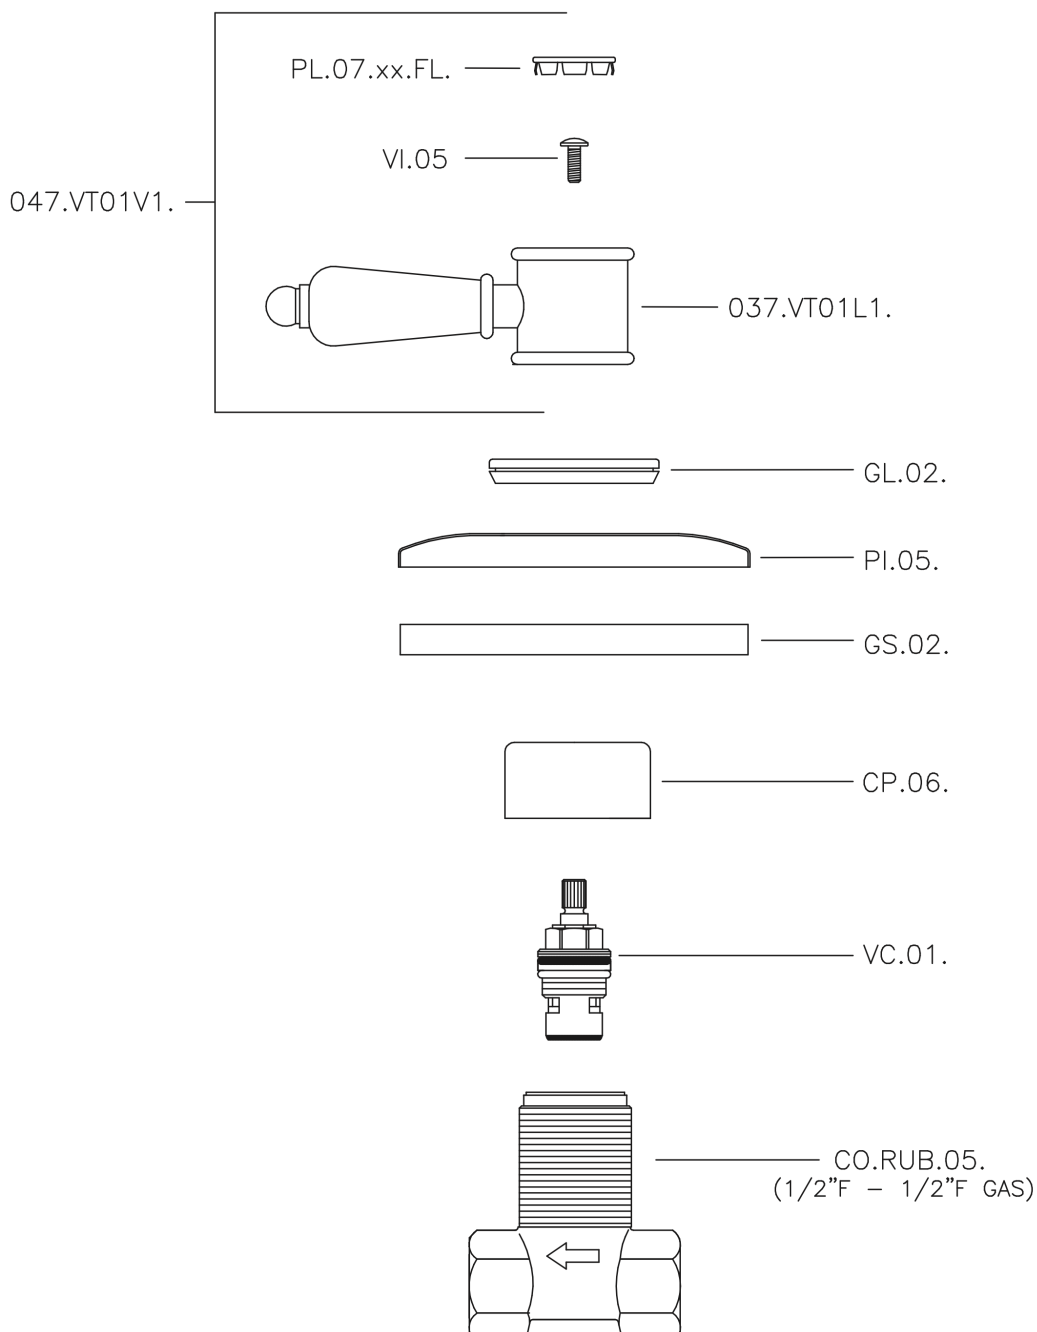

Concealed stop valve VICTORIAN_VT000310

VT000310

<https://en.huberitalia.com/concealed-stop-valve-victorian-vt000310>

2026-06-29