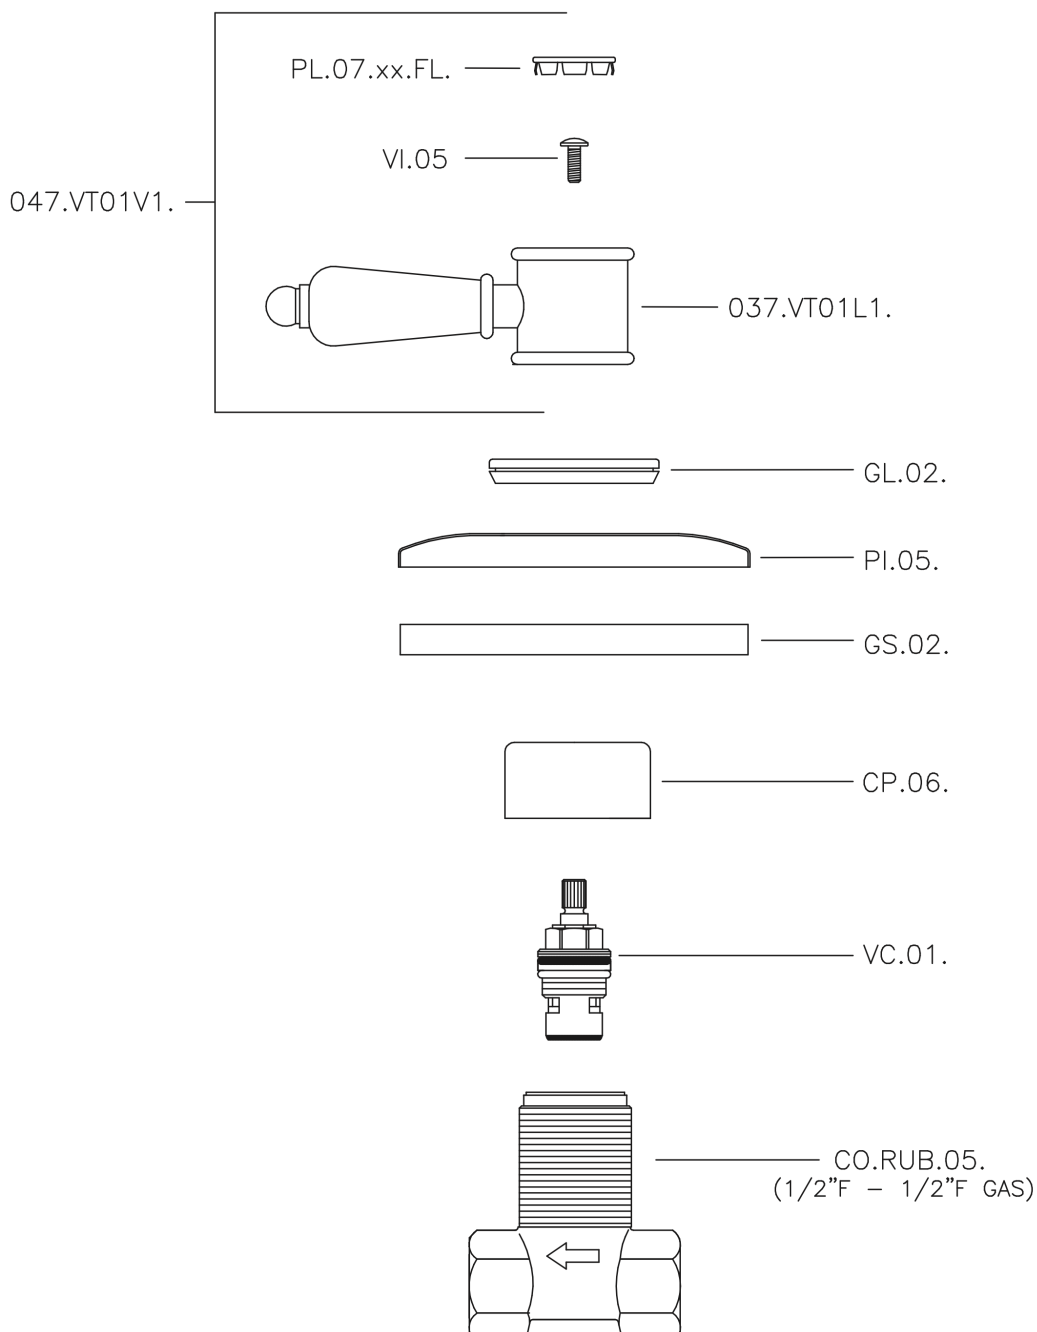

Concealed stop valve VICTORIAN_VT000310

VT000310

<https://en.huberitalia.com/concealed-stop-valve-victorian-vt000310>

2026-04-07