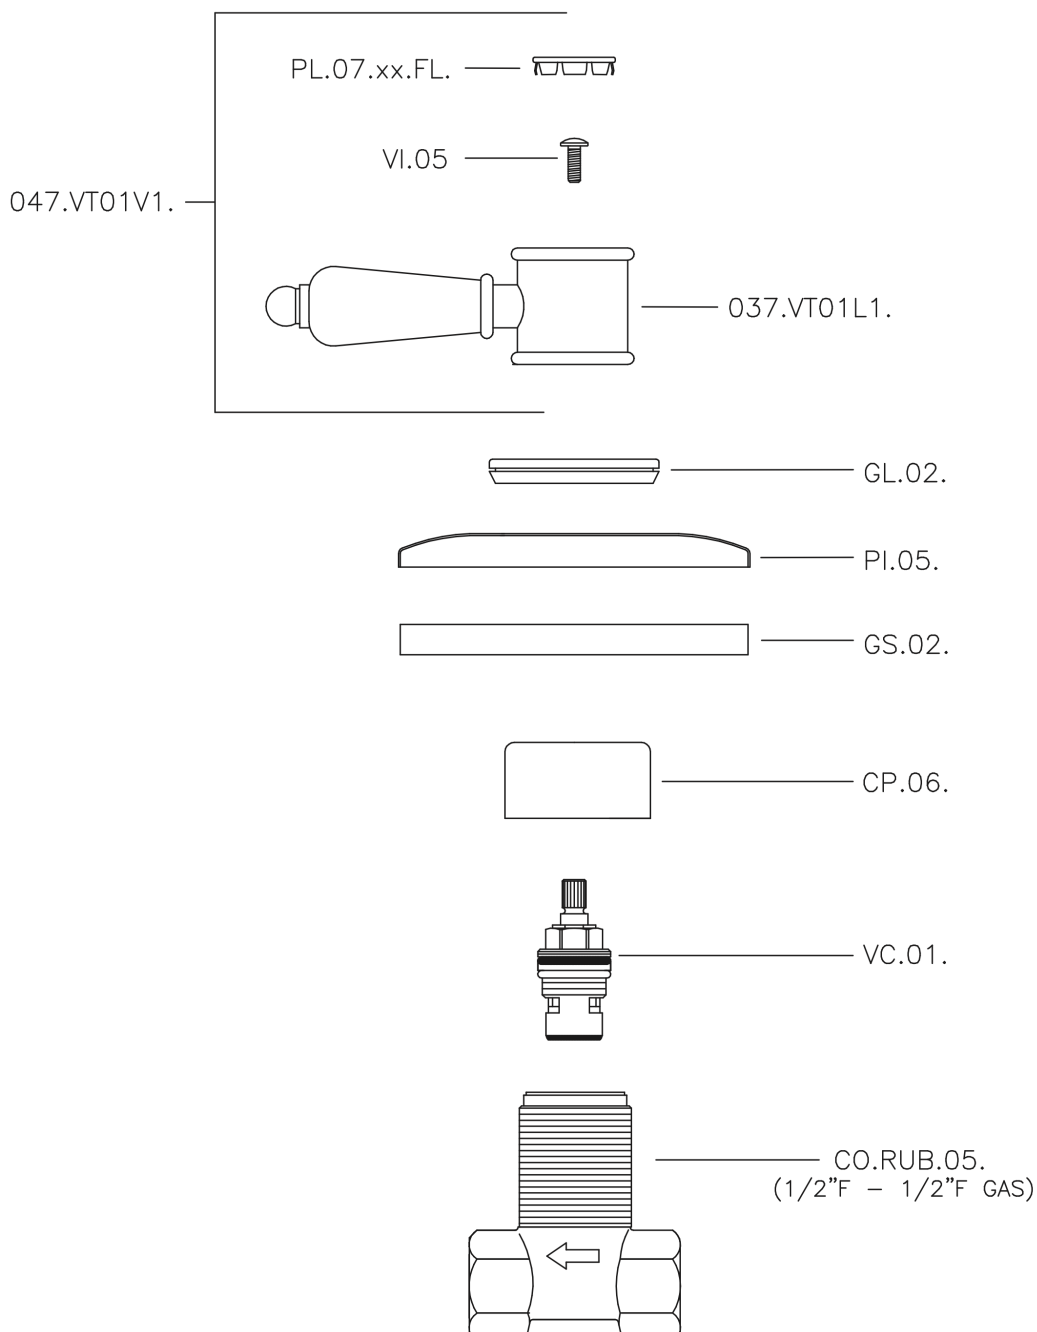

## Concealed stop valve VICTORIAN\_VT000310

VT000310

<https://en.huberitalia.com/concealed-stop-valve-victorian-vt000310>

2026-05-18