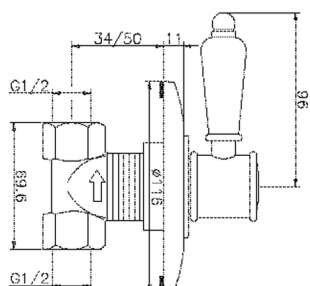

Concealed stop valve VICTORIAN_VT000310

MODEL **VT000310**

Concealed stop valve, 1/2" F outlet

AVAILABLE FINISHINGS

-  **21** 21 Chrome
-  **27** 27 Old Bronze
-  **2A** 2A Satin Brushed Nickel
-  **2G** 2G Antique Gold
-  **2W** 2W Brushed Gold

CHARACTERISTICS

Installation **Concealed**

Concealed stop valve VICTORIAN_VT000310

VT000310

<https://en.huberitalia.com/concealed-stop-valve-victorian-vt000310>

2026-06-13