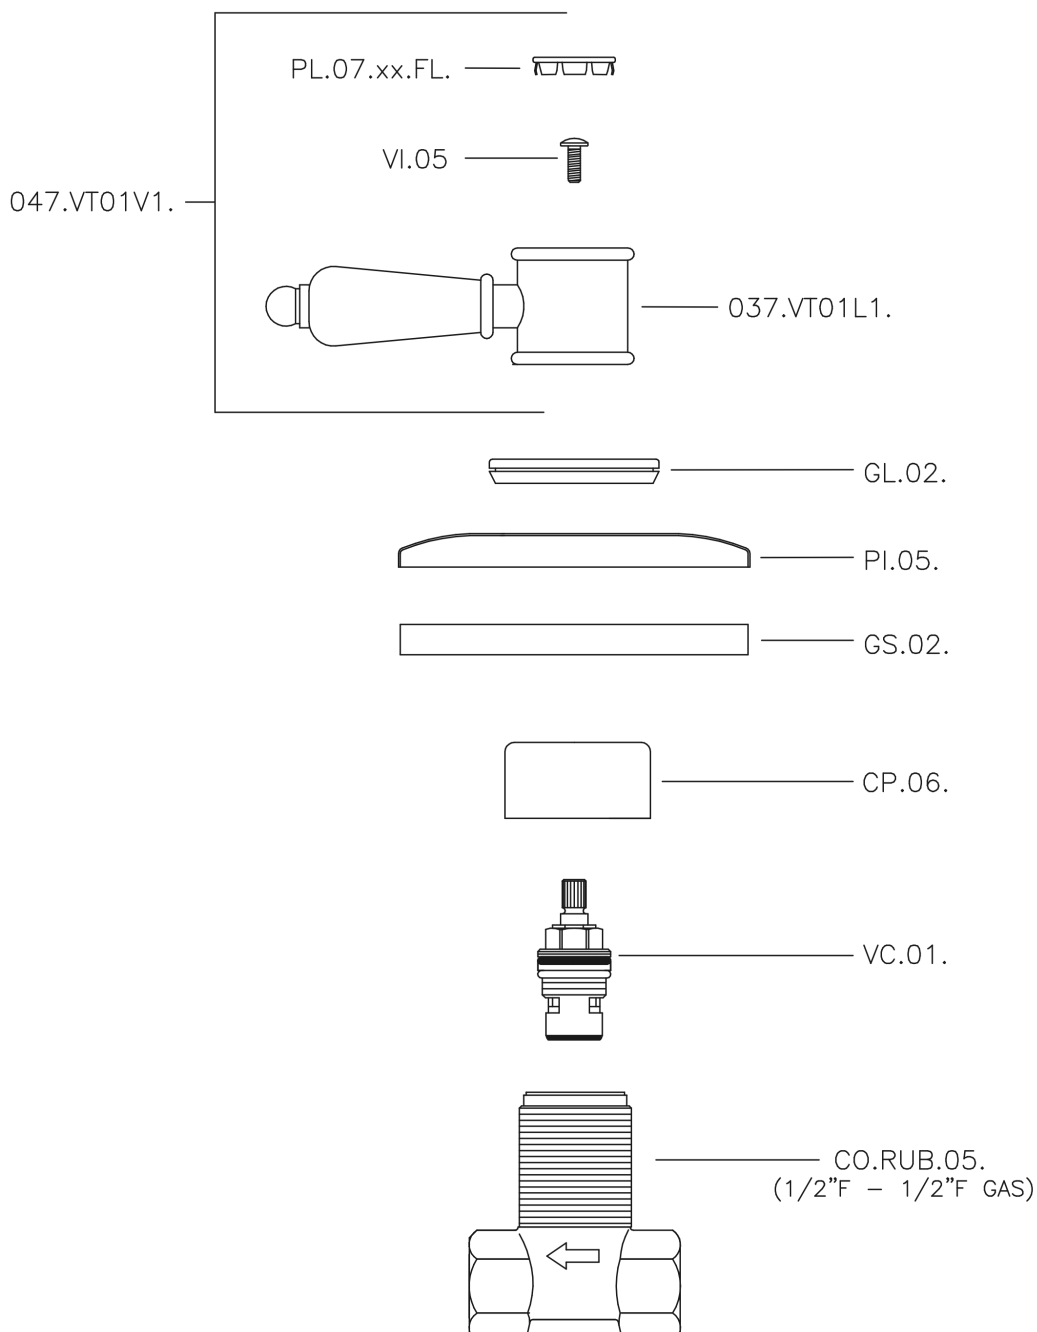

Concealed stop valve VICTORIAN_VT000310

VT000310

<https://en.huberitalia.com/concealed-stop-valve-victorian-vt000310>

2026-06-13