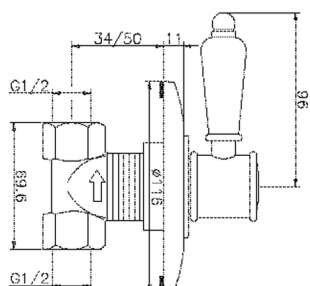

## Concealed stop valve VICTORIAN\_VT000310

MODEL **VT000310**

Concealed stop valve, 1/2" F outlet