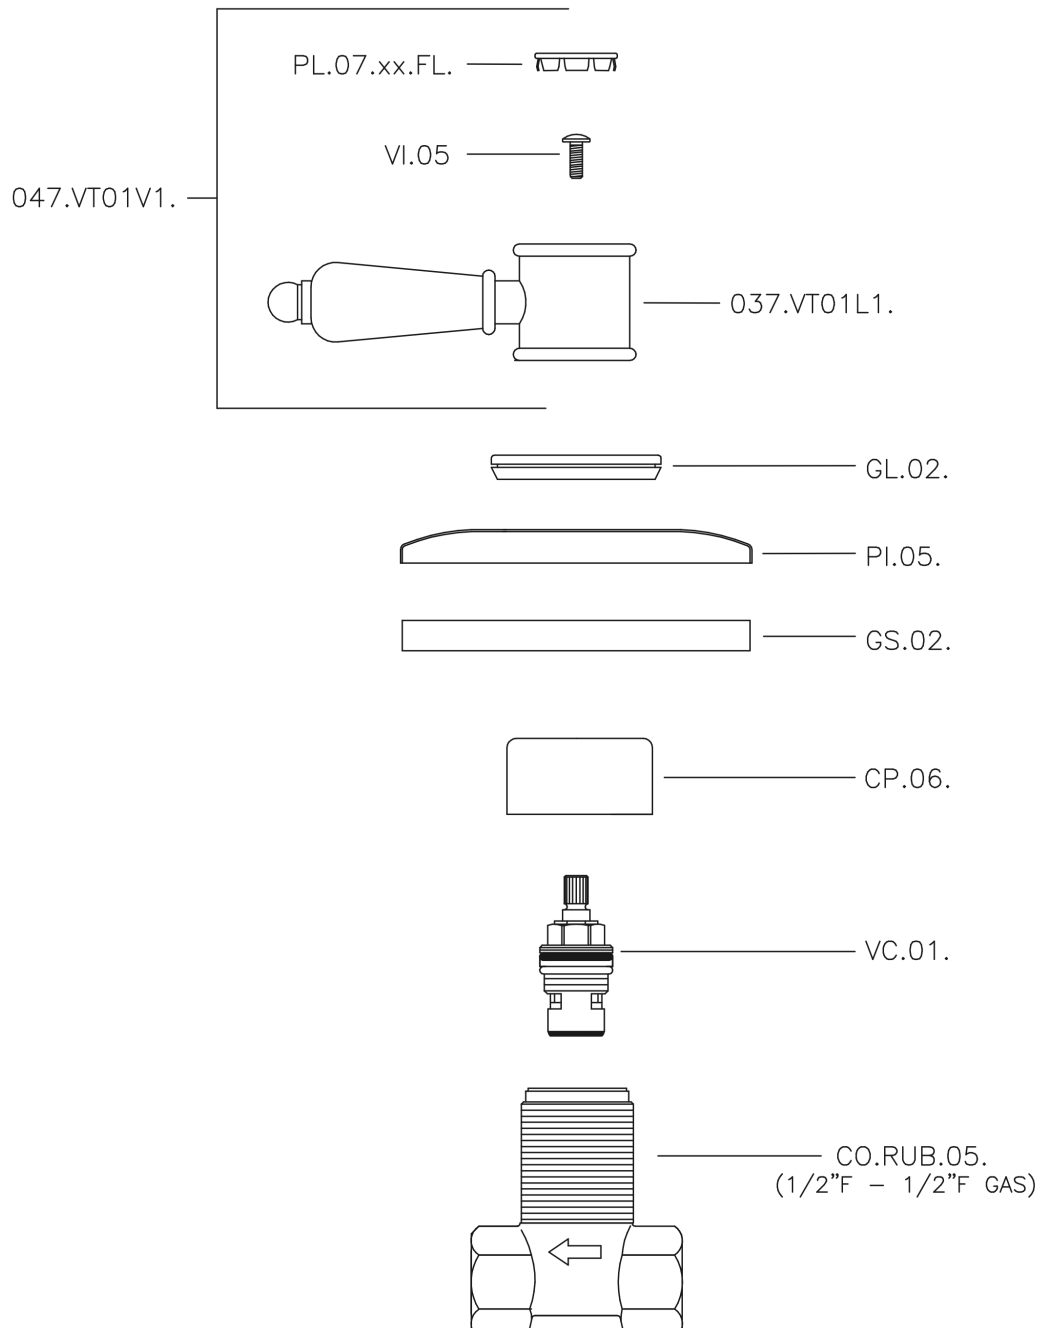

Concealed stop valve VICTORIAN_VT000310

MODEL **VT000310**

Concealed stop valve, 1/2" F outlet

AVAILABLE FINISHINGS

-  **21** 21 Chrome
-  **27** 27 Old Bronze
-  **2A** 2A Satin Brushed Nickel
-  **2G** 2G Antique Gold
-  **2W** 2W Brushed Gold

CHARACTERISTICS

Installation **Concealed**

Concealed stop valve VICTORIAN_VT000310

VT000310

<https://en.huberitalia.com/concealed-stop-valve-victorian-vt000310>

2026-06-08