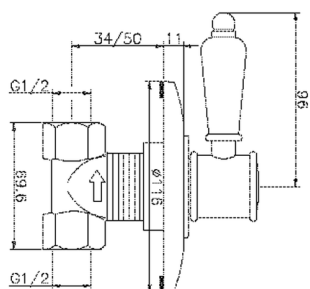

Concealed stop valve VICTORIAN_VT000310

MODEL **VT000310**

Concealed stop valve, 1/2" F outlet

AVAILABLE FINISHINGS

-  **21** 21 Chrome
-  **27** 27 Old Bronze
-  **2A** 2A Satin Brushed Nickel
-  **2G** 2G Antique Gold
-  **2W** 2W Brushed Gold

CHARACTERISTICS

Installation **Concealed**

Concealed stop valve VICTORIAN_VT000310

VT000310

<https://en.huberitalia.com/concealed-stop-valve-victorian-vt000310>

2026-06-08