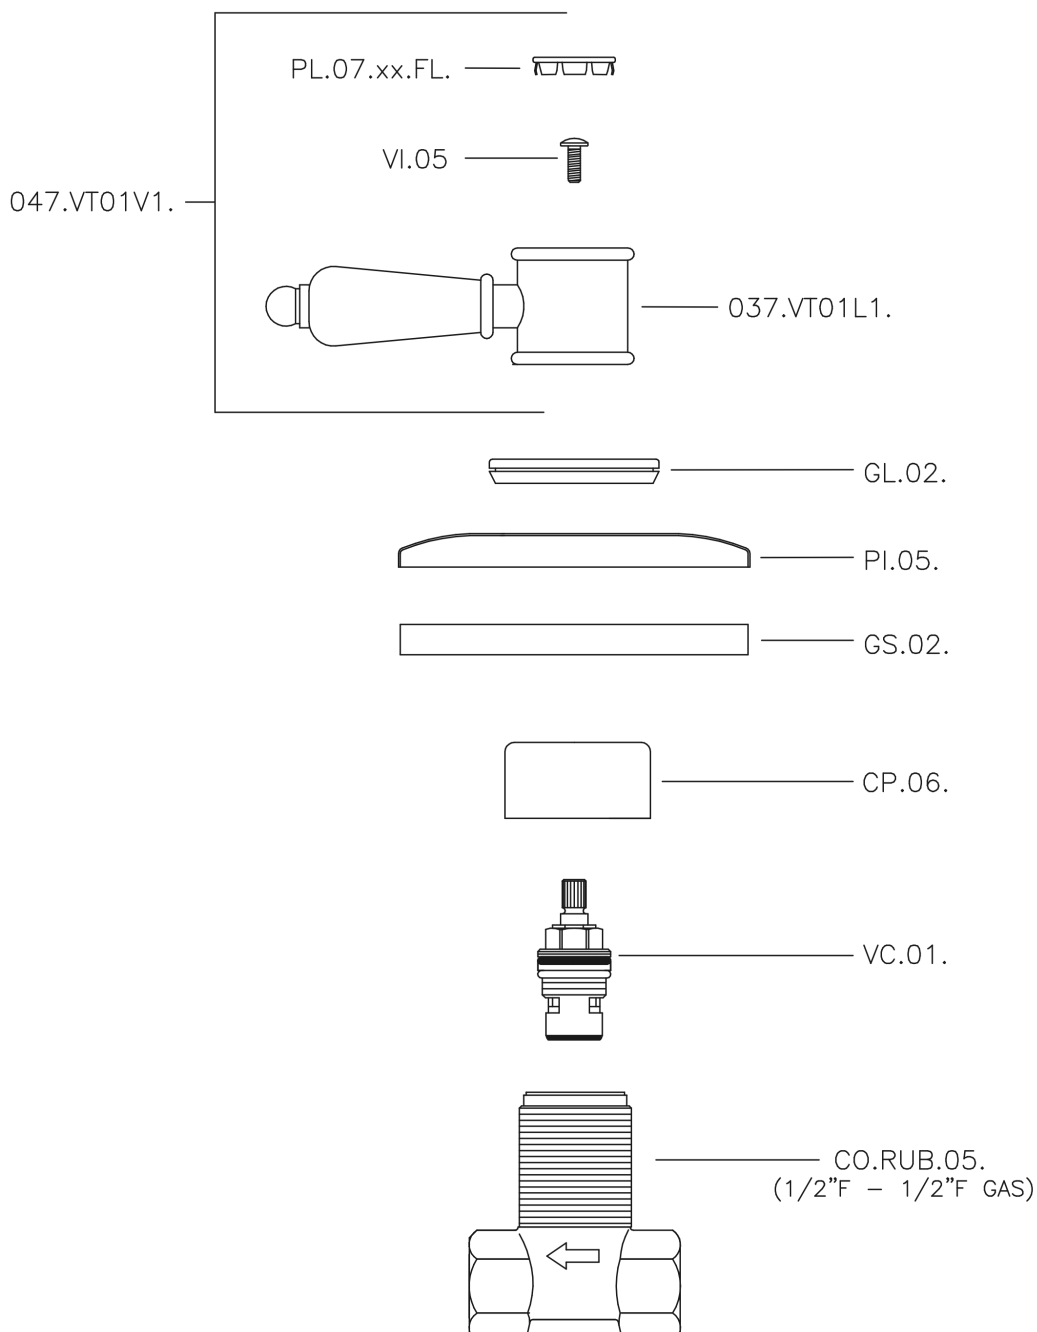

Concealed stop valve VICTORIAN_VT000310

MODEL **VT000310**

Concealed stop valve, 1/2" F outlet

AVAILABLE FINISHINGS

-  **21** 21 Chrome
-  **27** 27 Old Bronze
-  **2A** 2A Satin Brushed Nickel
-  **2G** 2G Antique Gold
-  **2W** 2W Brushed Gold

CHARACTERISTICS

Installation **Concealed**

Concealed stop valve VICTORIAN_VT000310

VT000310

<https://en.huberitalia.com/concealed-stop-valve-victorian-vt000310>

2026-06-13