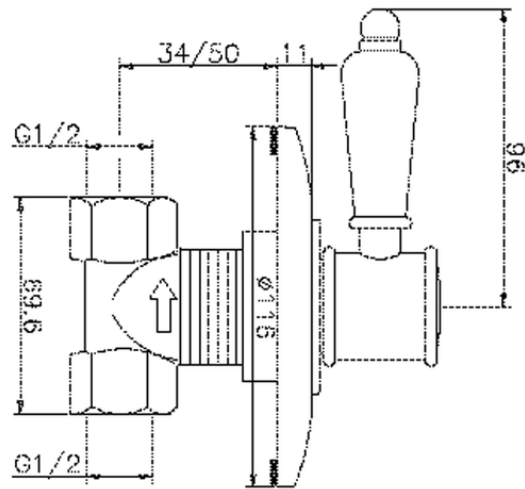

Concealed stop valve VICTORIAN_VT000310

VT000310

<https://en.huberitalia.com/concealed-stop-valve-victorian-vt000310>

2026-06-08