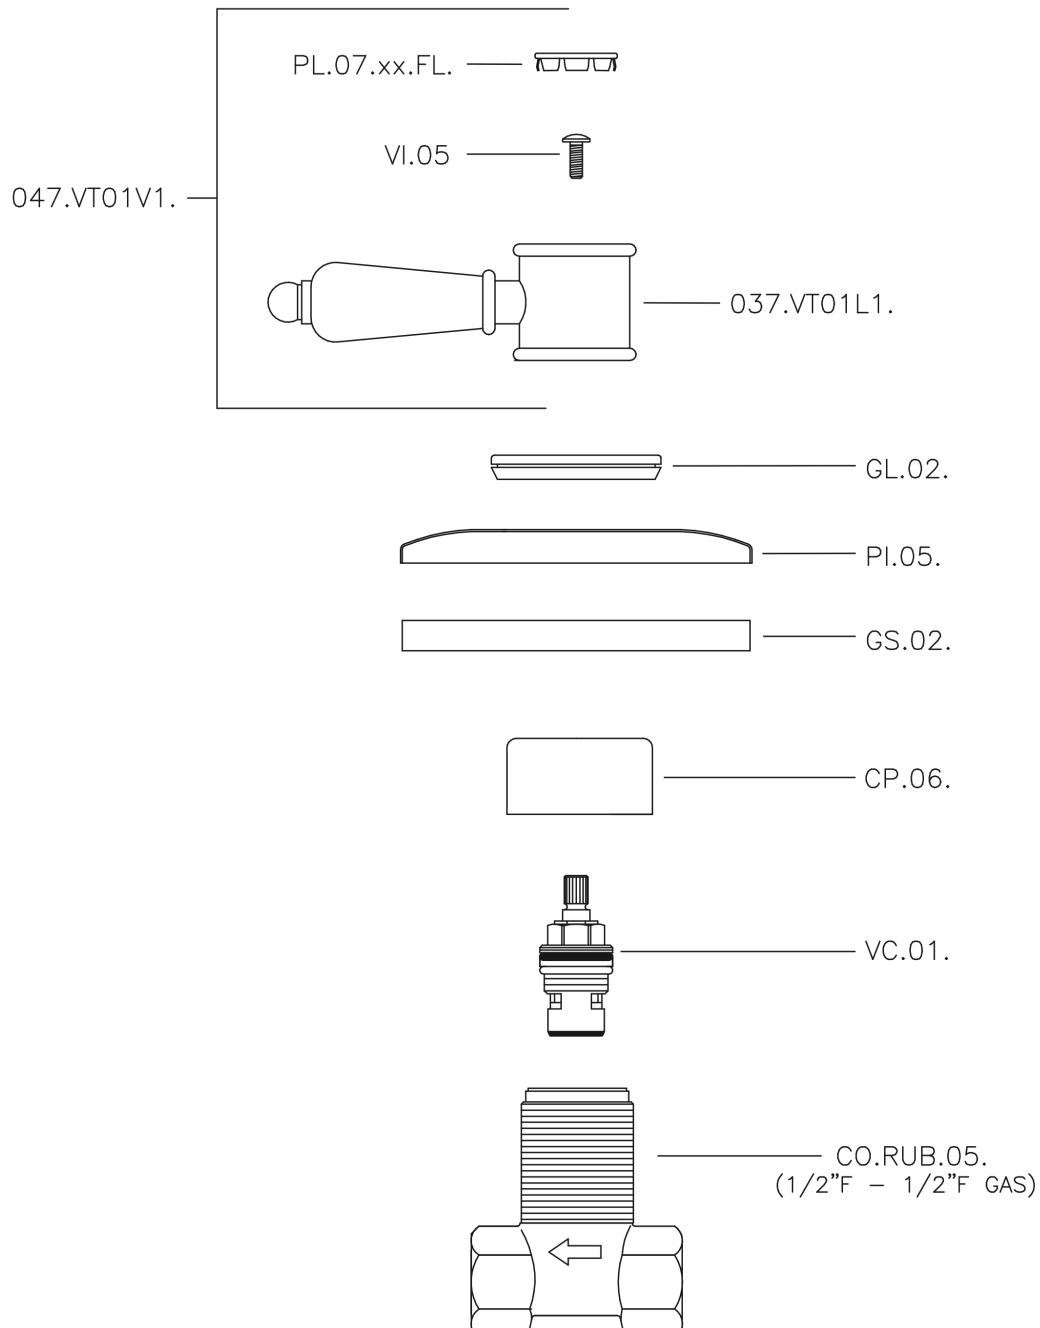

Concealed stop valve VICTORIAN_VT000310

VT000310

<https://en.huberitalia.com/concealed-stop-valve-victorian-vt000310>

2026-04-27