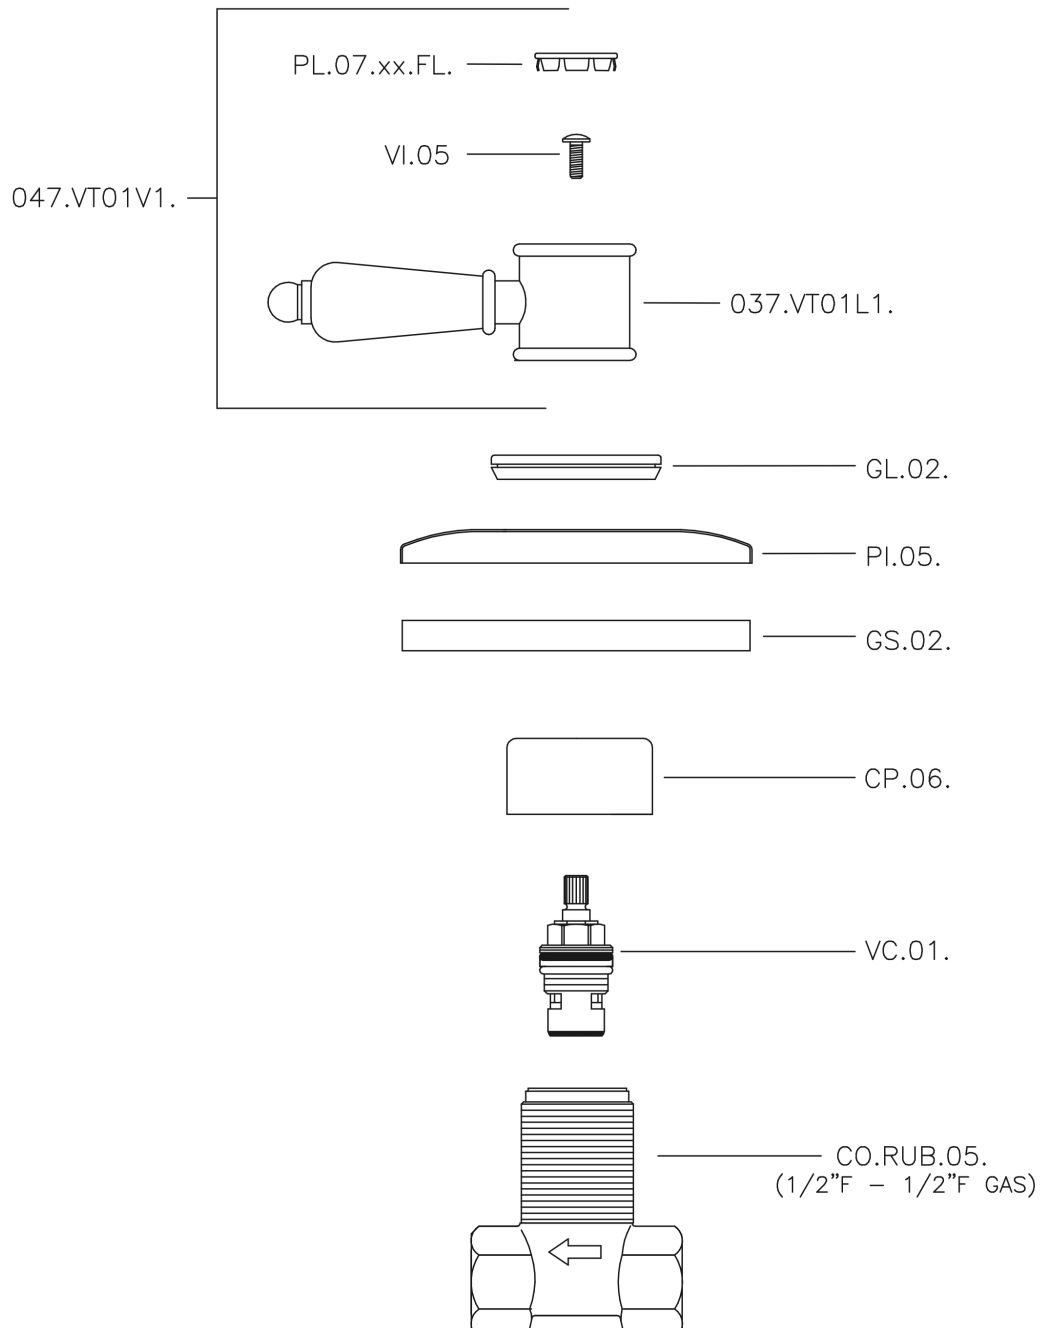

Concealed stop valve VICTORIAN_VT000310

VT000310

<https://en.huberitalia.com/concealed-stop-valve-victorian-vt000310>

2026-06-08