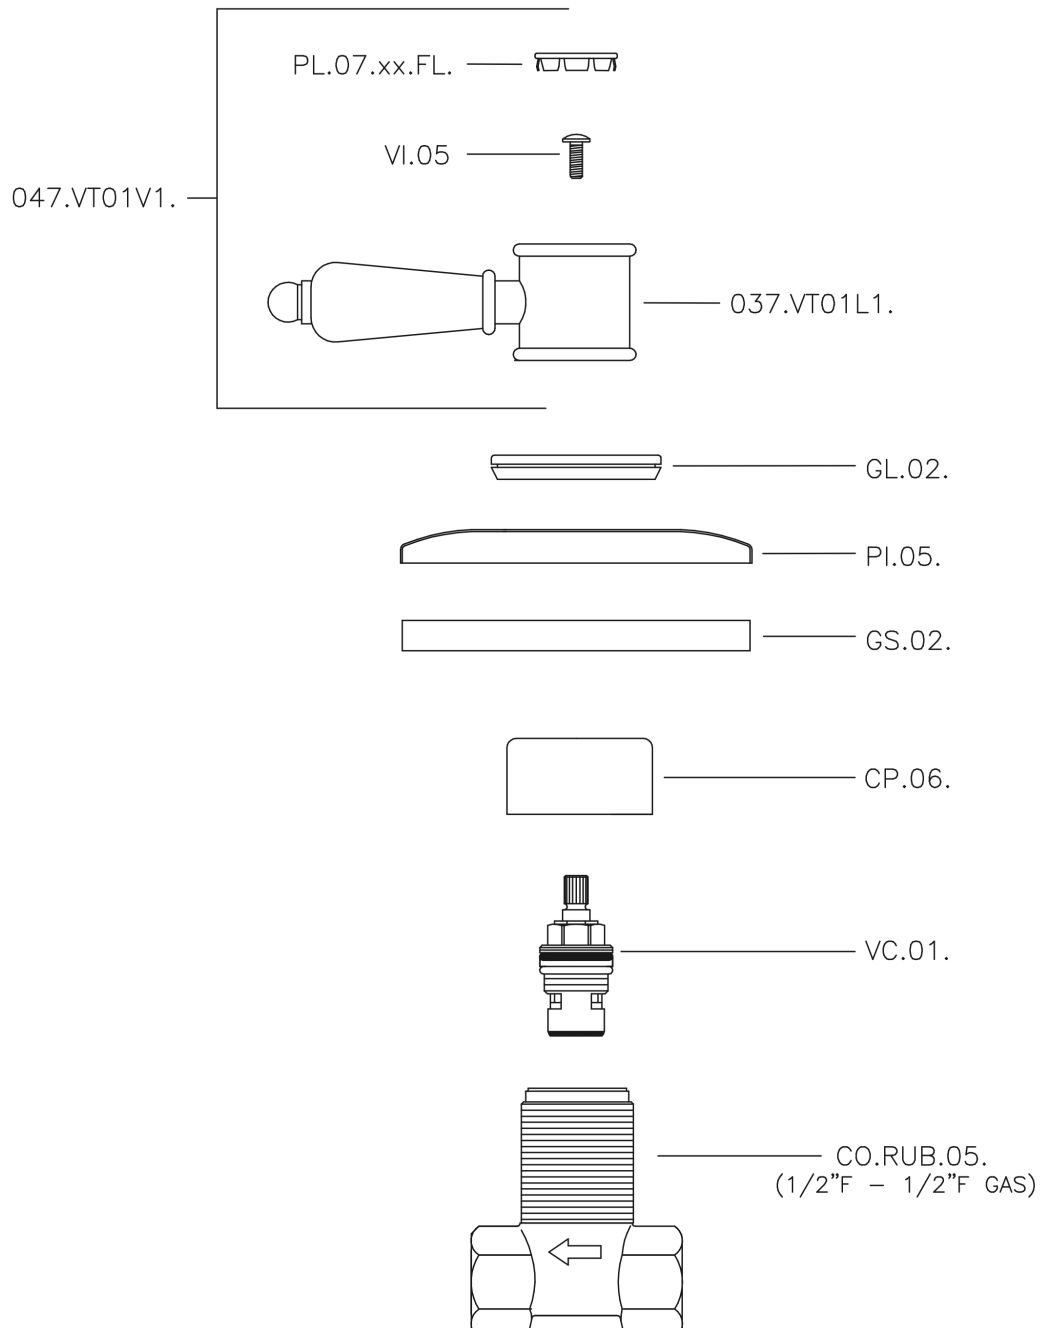

Concealed stop valve VICTORIAN_VT000310

VT000310

<https://en.huberitalia.com/concealed-stop-valve-victorian-vt000310>

2026-05-18