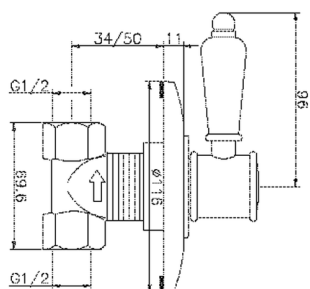

Concealed stop valve VICTORIAN_VT000310

MODEL **VT000310**

Concealed stop valve, 1/2" F outlet

AVAILABLE FINISHINGS

-  **21** 21 Chrome
-  **27** 27 Old Bronze
-  **2A** 2A Satin Brushed Nickel
-  **2G** 2G Antique Gold
-  **2W** 2W Brushed Gold

CHARACTERISTICS

Installation **Concealed**

Concealed stop valve VICTORIAN_VT000310

VT000310

<https://en.huberitalia.com/concealed-stop-valve-victorian-vt000310>

2026-04-11