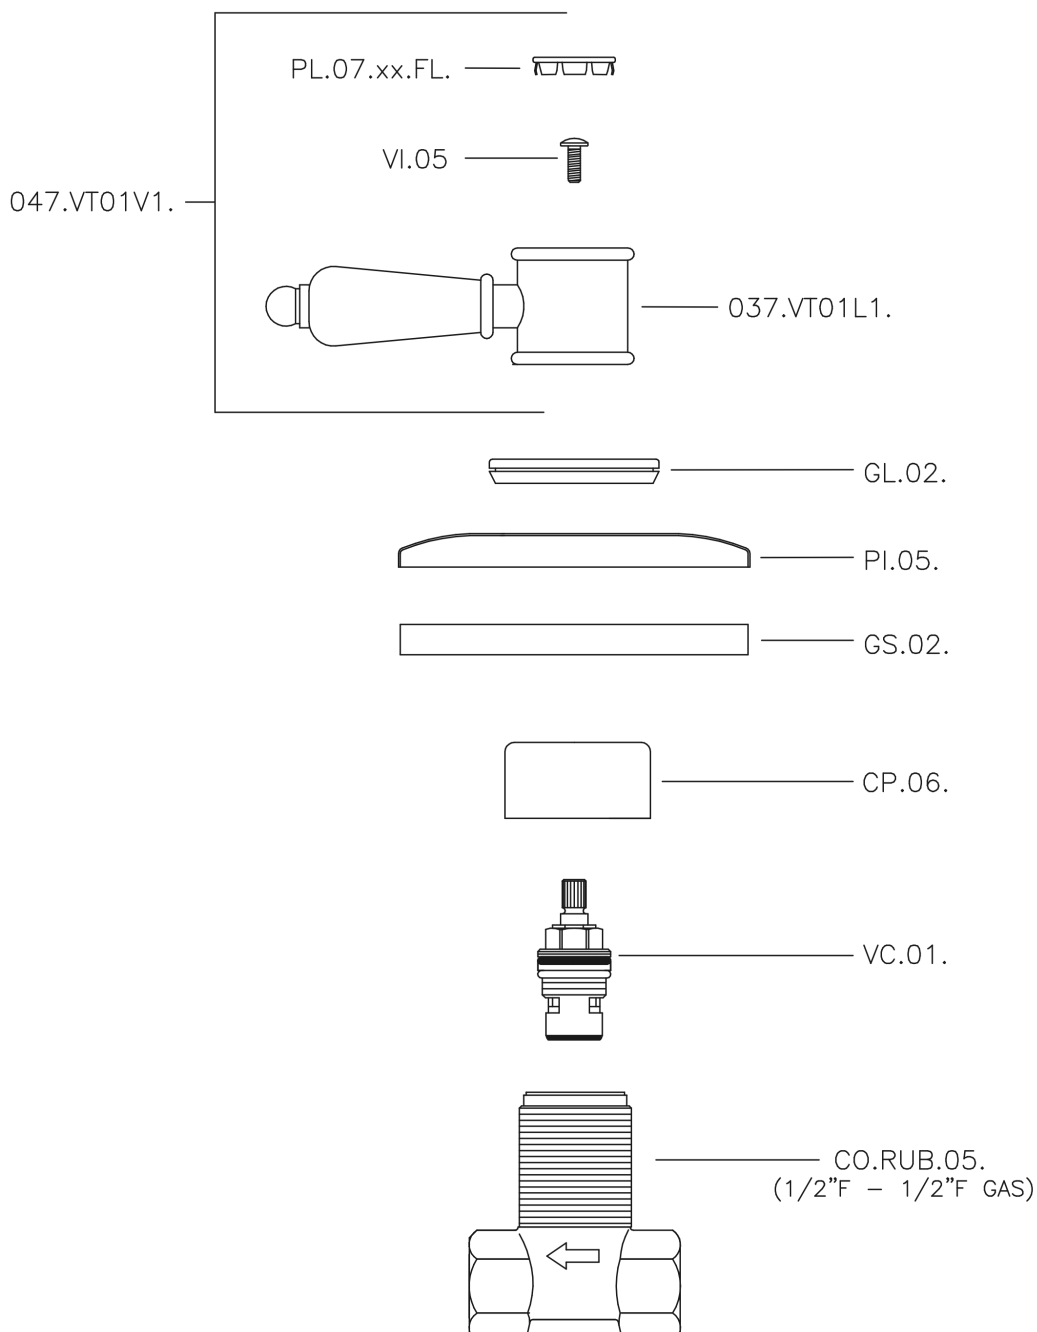

## Concealed stop valve VICTORIAN\_VT000310

MODEL **VT000310**

Concealed stop valve, 1/2" F outlet

### CHARACTERISTICS

Installation **Concealed**

## Concealed stop valve VICTORIAN\_VT000310

VT000310

<https://en.huberitalia.com/concealed-stop-valve-victorian-vt000310>

2026-04-10