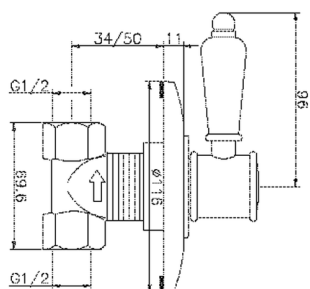

Concealed stop valve VICTORIAN_VT000310

MODEL **VT000310**

Concealed stop valve, 1/2" F outlet

AVAILABLE FINISHINGS

-  **21** 21 Chrome
-  **27** 27 Old Bronze
-  **2A** 2A Satin Brushed Nickel
-  **2G** 2G Antique Gold
-  **2W** 2W Brushed Gold

CHARACTERISTICS

Installation **Concealed**

Concealed stop valve VICTORIAN_VT000310

VT000310

<https://en.huberitalia.com/concealed-stop-valve-victorian-vt000310>

2026-06-29