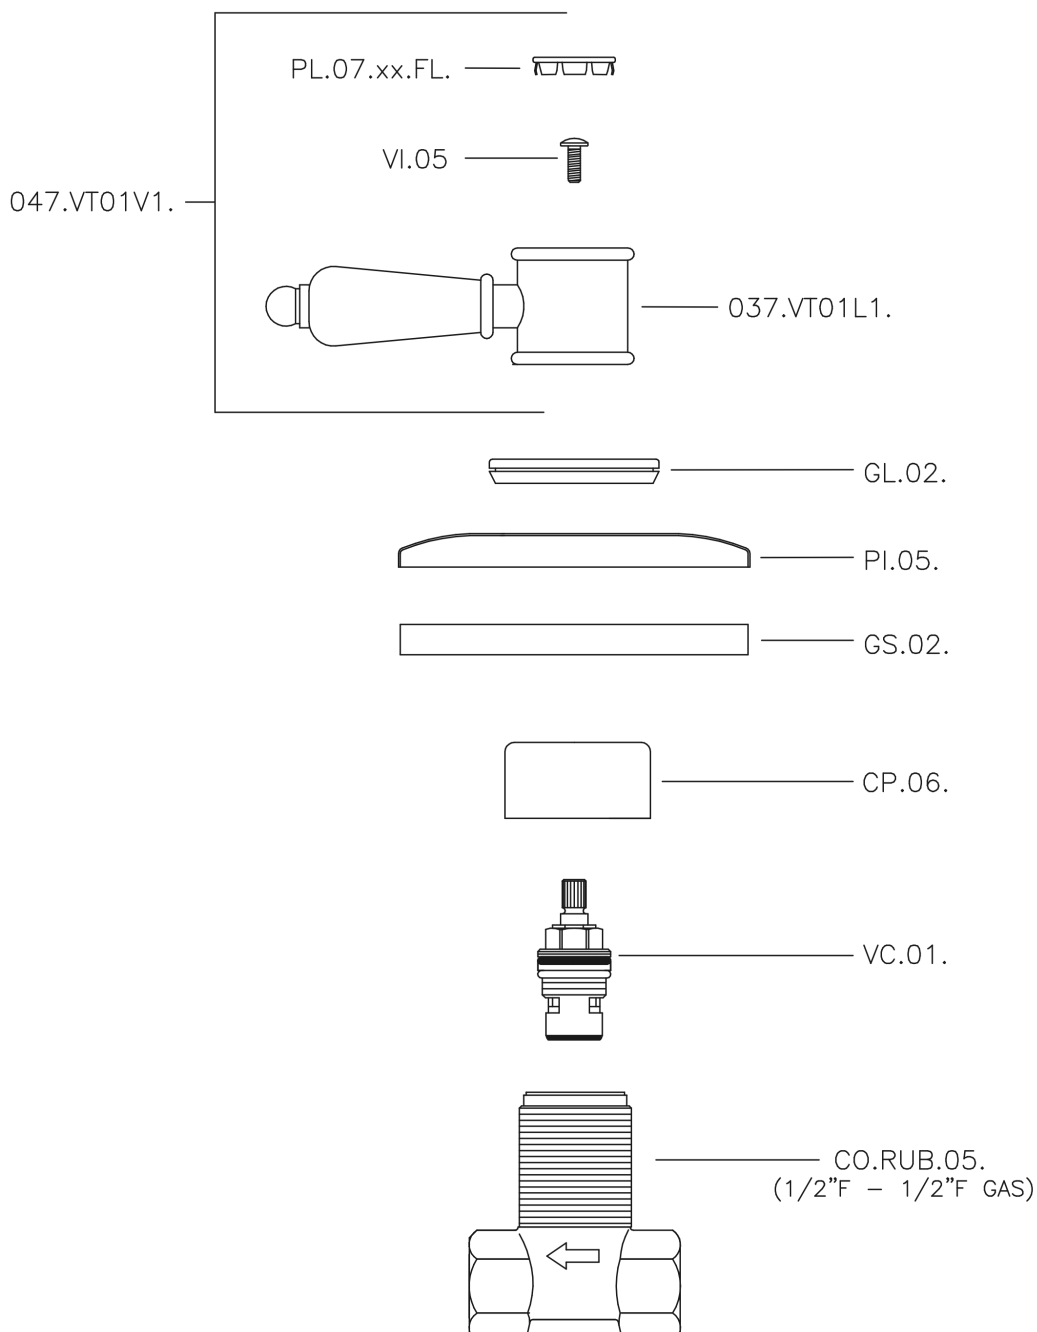

## Concealed stop valve VICTORIAN\_VT000310

MODEL **VT000310**

Concealed stop valve, 1/2" F outlet

### CHARACTERISTICS

Installation **Concealed**

## Concealed stop valve VICTORIAN\_VT000310

VT000310

<https://en.huberitalia.com/concealed-stop-valve-victorian-vt000310>

2026-06-07