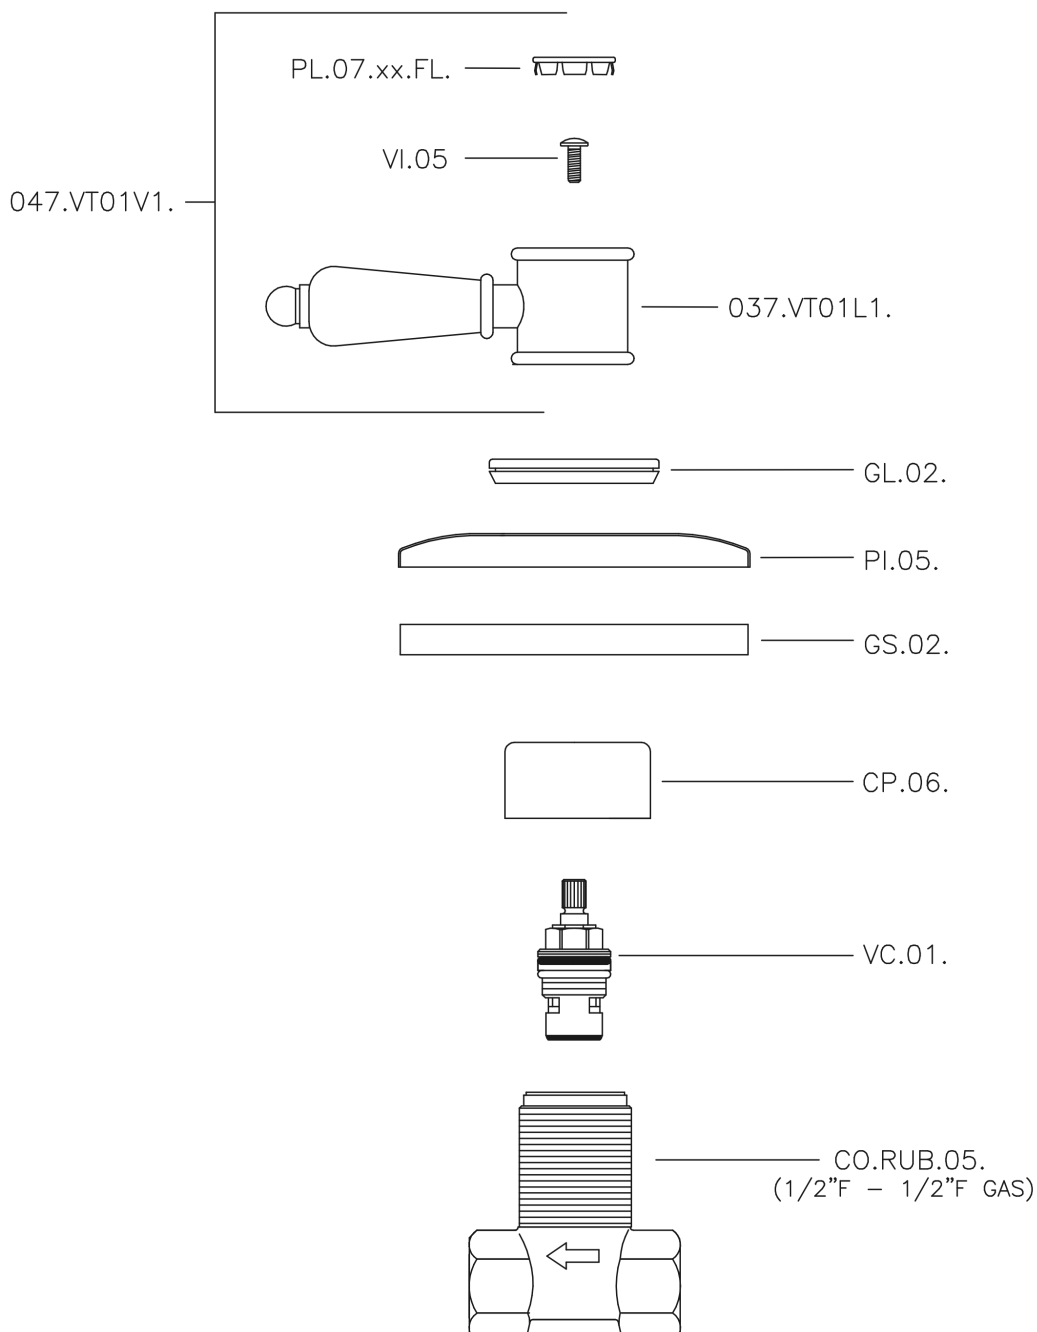

Concealed stop valve VICTORIAN_VT000310

VT000310

<https://en.huberitalia.com/concealed-stop-valve-victorian-vt000310>

2026-06-07