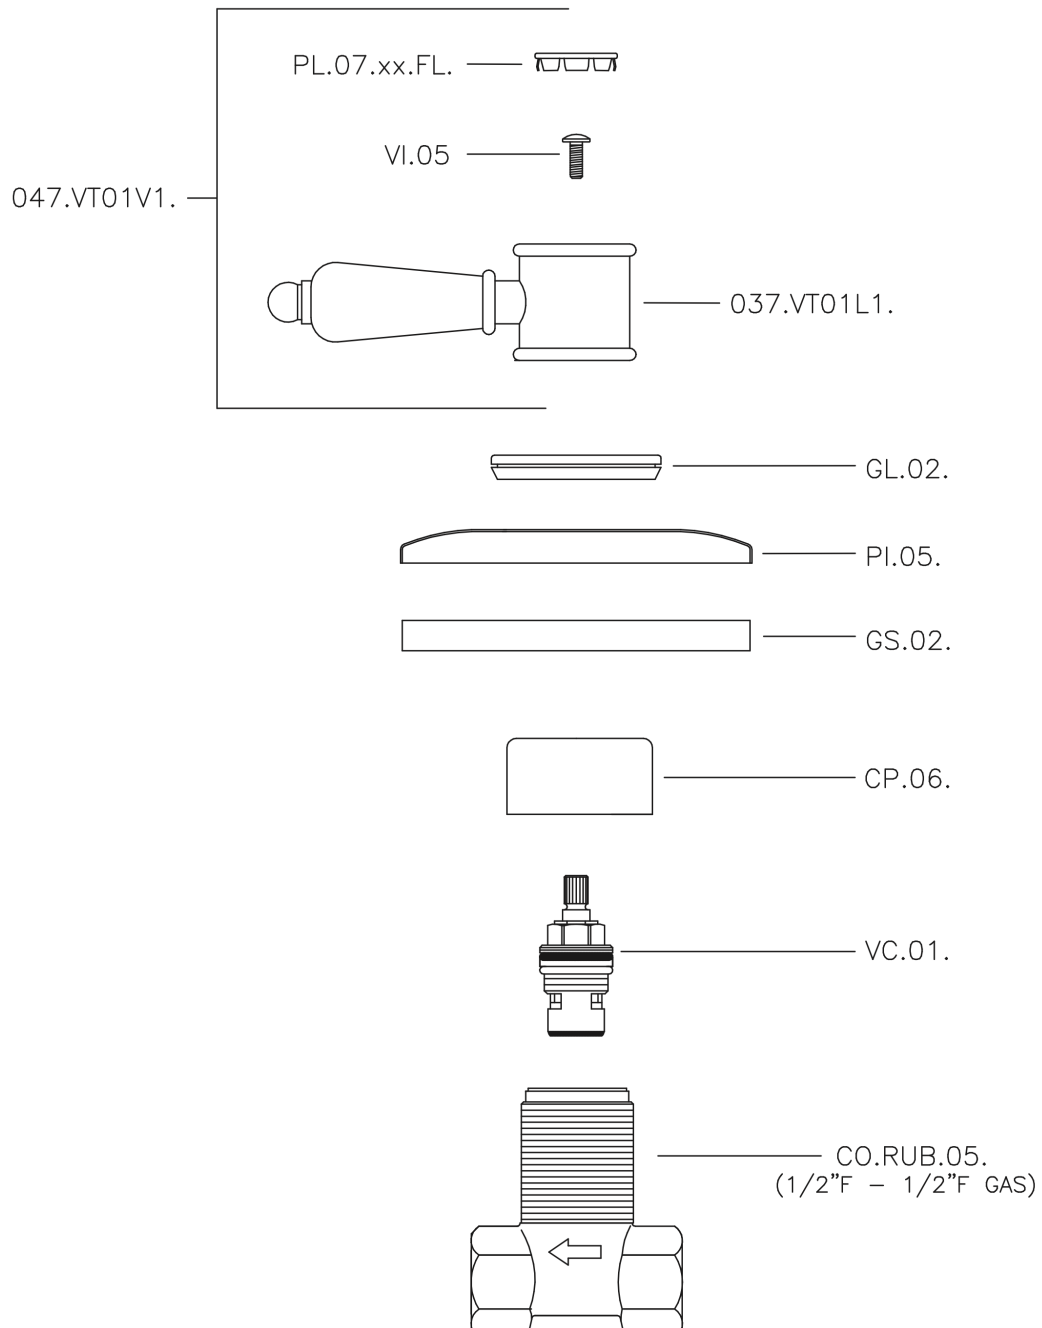

## Concealed stop valve VICTORIAN\_VT000310

MODEL **VT000310**

Concealed stop valve, 1/2" F outlet

## Concealed stop valve VICTORIAN\_VT000310

VT000310

<https://en.huberitalia.com/concealed-stop-valve-victorian-vt000310>

2026-06-08