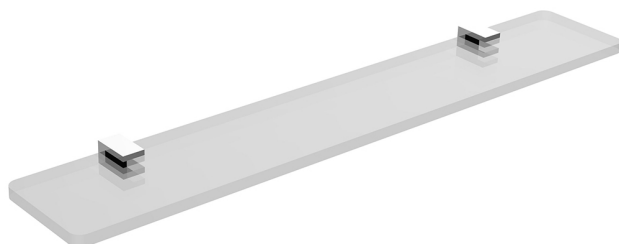

Shelf BATHROOM ACCESSORIES_SQ090442

MODEL **SQ090442**

Shelf, 60 cm made of Brass/Glass

AVAILABLE FINISHINGS

- **21** 21 Chrome
- **2B** 2B Polished Nickel
- **2F** 2F Brushed Nickel
- **2Q** 2Q Black Titanium
- **40** 40 Matt Black
- **4Q** 4Q Matt White

CHARACTERISTICS

2024-10-29