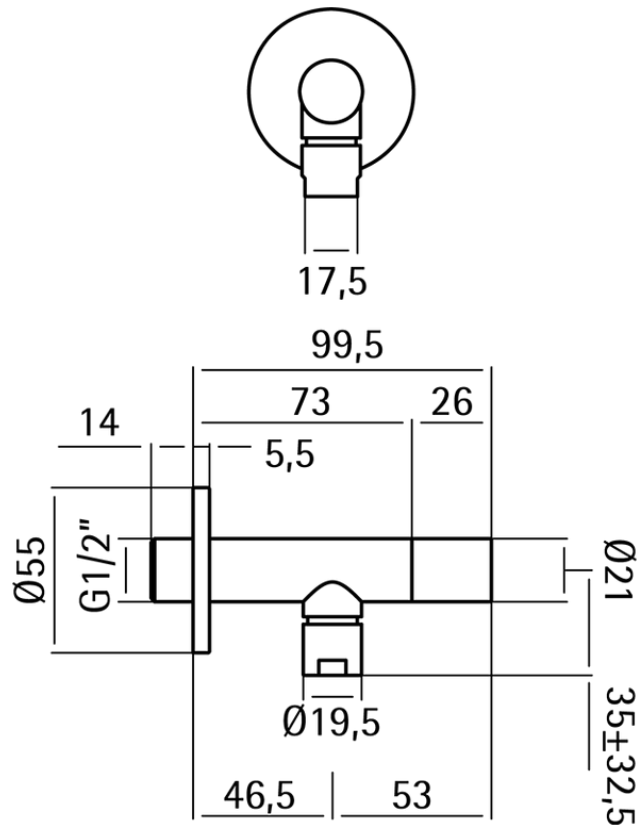

Supply valve LYNOX_ZB002930

ZB002930

<https://en.huberitalia.com/supply-valve-lynnox-zb002930>

2025-04-03