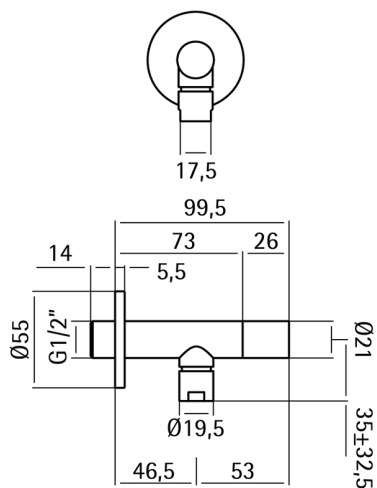

Supply valve LYNOX_ZB002930

MODEL **ZB002930**

Supply valve, Inox AISI 304

AVAILABLE FINISHINGS

CHARACTERISTICS

2025-04-18