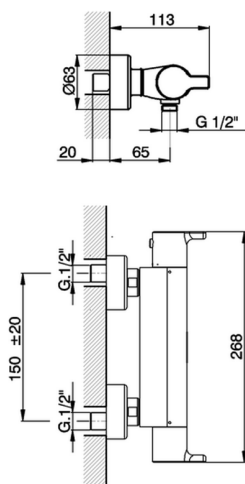

Thermostatic

The Huber thermostatic is your personal water manager, helping you to handle, control and save water and energy.

2026-04-07