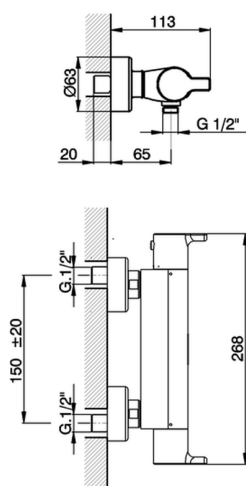

Thermostatic

The Huber thermostatic is your personal water manager, helping you to handle, control and save water and energy.

2026-06-27