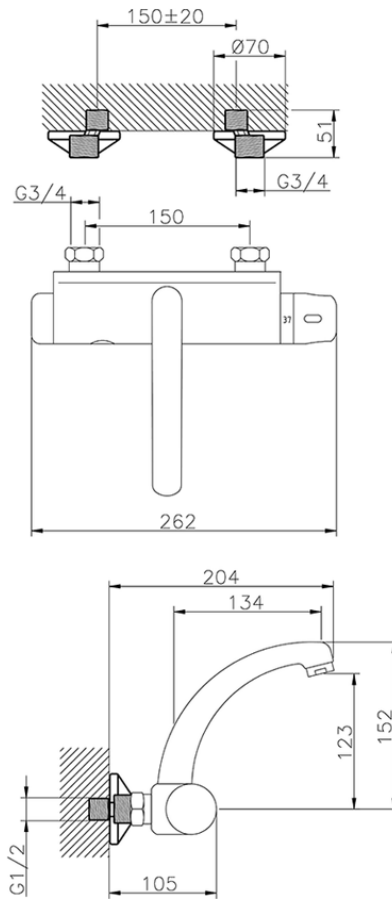

## Thermo-electronic wall-mounted sink mixer CLINIC&TECHNICAL\_401.23H.

401.23H.

<https://en.huberitalia.com/thermo-electronic-wall-mounted-sink-mixer-clinictchnical-401-23h>

2024-11-15