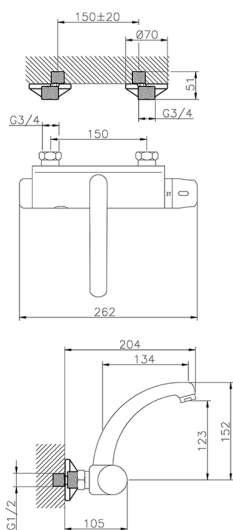

## Thermo-electronic wall-mounted sink mixer CLINIC&TECHNICAL\_401.23H.

MODEL **401.23H.**

Thermo-electronic wall-mounted sink mixer

AVAILABLE FINISHINGS

CHARACTERISTICS

Cartridge Spare Parts **24.02AB.PL**

**12x32 Plus Thermostatic Valve**