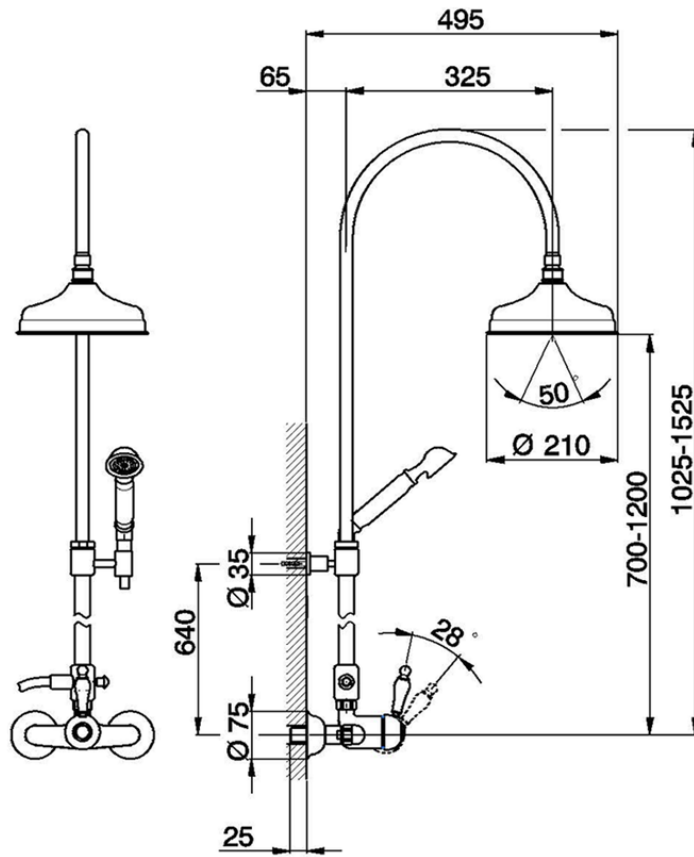

2-function single lever shower set CROISETTE_CM004050

CM004050

<https://en.huberitalia.com/2-function-single-lever-shower-set-croisette-cm004050>

2024-11-15