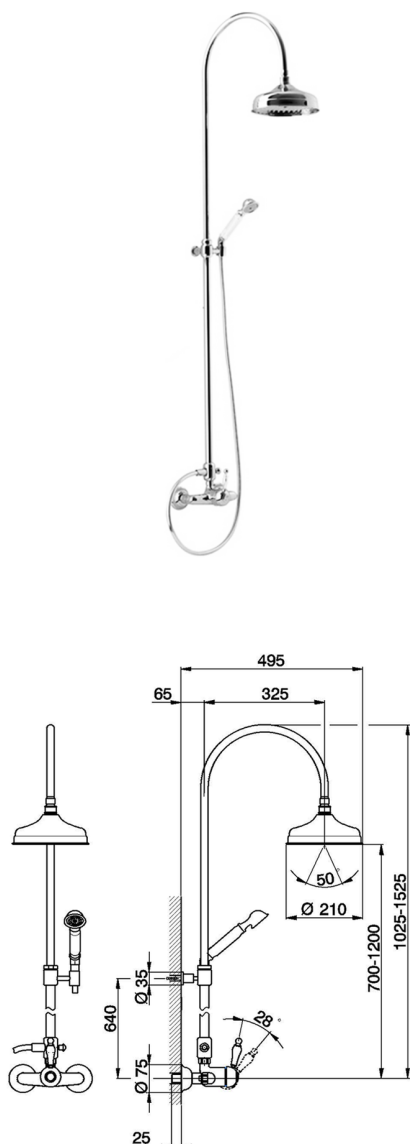

2-function single lever shower set CROISSETTE_CM004050

MODEL **CM004050**

2-function single lever shower set, 2-outlet diverter, adjustable riser column, sliding handshower bracket, classic D.53 mm Brass one spray handshower, D.210 mm Brass round showerhead, 150 cm Brass Flexible Hose

AVAILABLE FINISHINGS

-  **21** 21 Chrome
-  **27** 27 Old Bronze
-  **2G** 2G Antique Gold
-  **2W** 2W Brushed Gold

CHARACTERISTICS

Cartridge Spare Parts **ZZ92909000**

43 mm Cartridge

2024-11-15