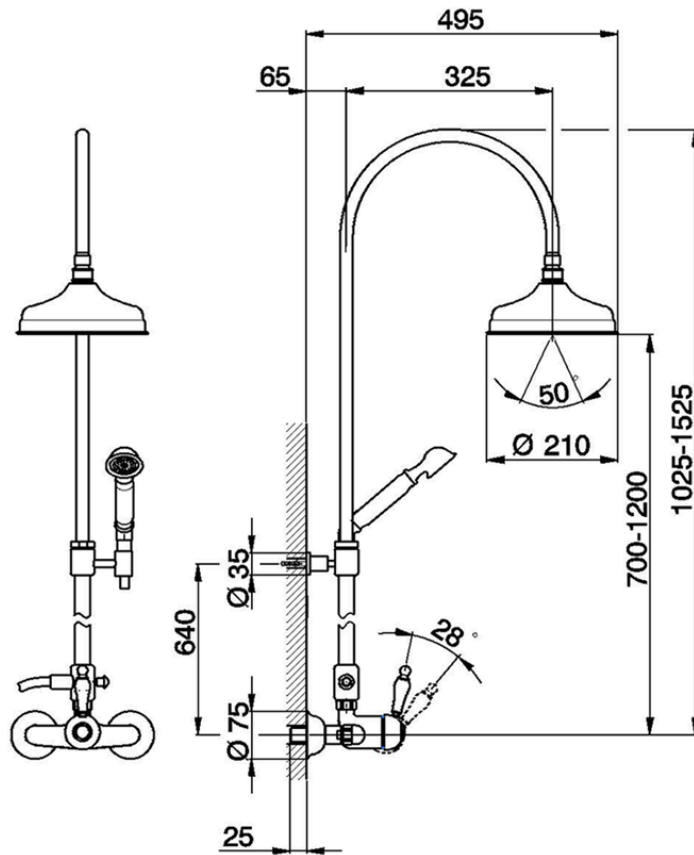

2-function single lever shower set CROISSETTE_CM004050

CM004050

<https://en.huberitalia.com/2-function-single-lever-shower-set-croisette-cm004050>

2024-11-15