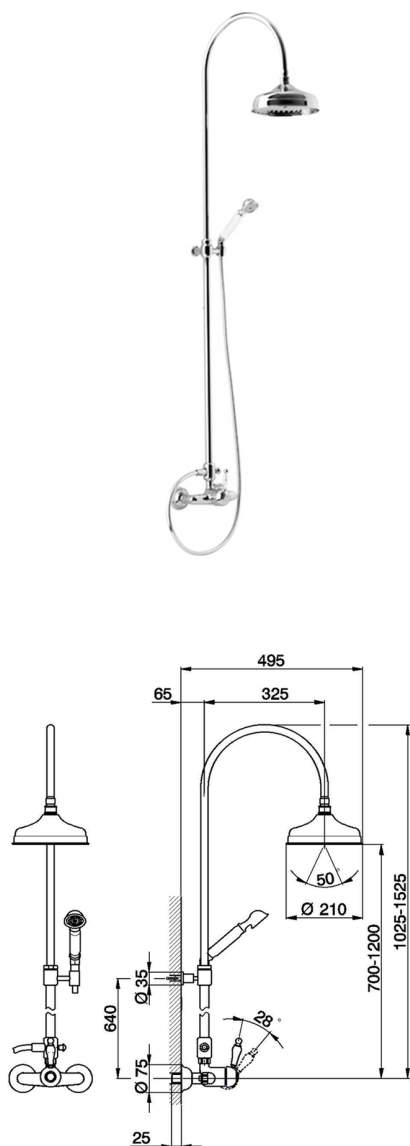

2-function single lever shower set CROISSETTE_CM004050

MODEL **CM004050**

2-function single lever shower set, 2-outlet diverter, adjustable riser column, sliding handshower bracket, classic D.53 mm Brass one spray handshower, D.210 mm Brass round showerhead, 150 cm Brass Flexible Hose

AVAILABLE FINISHINGS

-  **21** 21 Chrome
-  **27** 27 Old Bronze
-  **2G** 2G Antique Gold
-  **2W** 2W Brushed Gold

CHARACTERISTICS

Cartridge Spare Parts **ZZ92909000**

43 mm Cartridge

2024-11-15