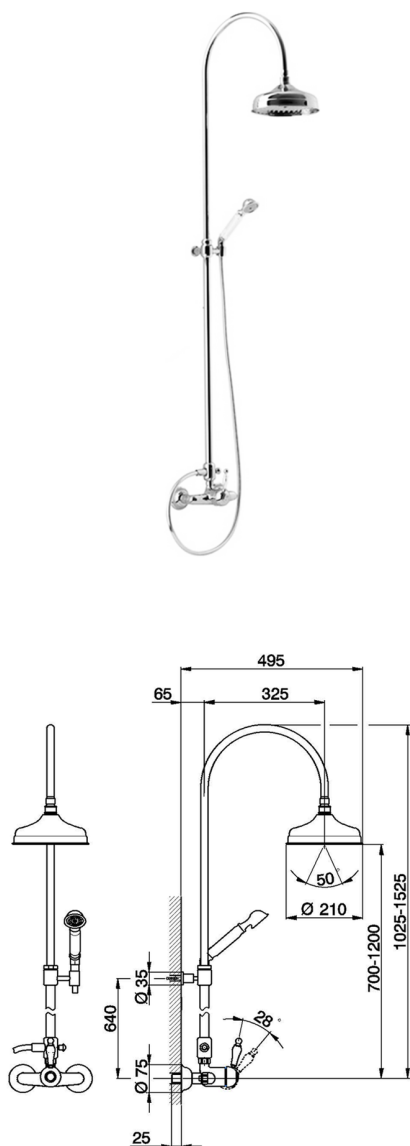

## 2-function single lever shower set CROISSETTE\_CM004050

MODEL **CM004050**

2-function single lever shower set, 2-outlet diverter, adjustable riser column, sliding handshower bracket, classic D.53 mm Brass one spray handshower, D.210 mm Brass round showerhead, 150 cm Brass Flexible Hose

### AVAILABLE FINISHINGS

-  **21** 21 Chrome
-  **27** 27 Old Bronze
-  **2G** 2G Antique Gold
-  **2W** 2W Brushed Gold

### CHARACTERISTICS

Cartridge Spare Parts **ZZ92909000**

**43 mm Cartridge**

2024-11-15