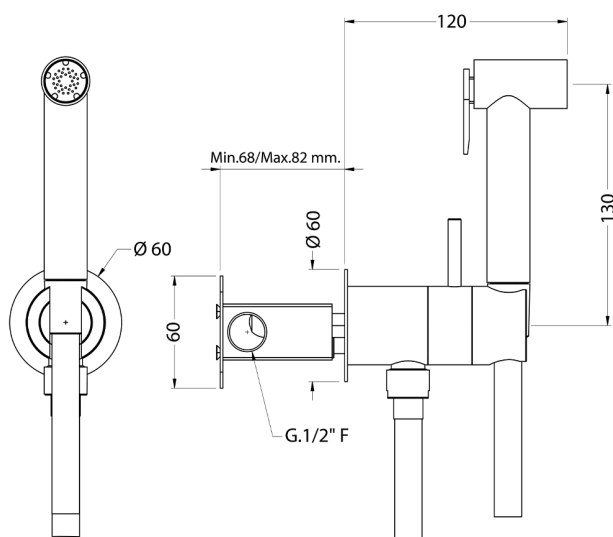

Bidet handshower set COMMUNITY_TT007945

MODEL **TT007945**

Bidet handshower set, round wall bracket, gradual mixing of hot & cold water, with concealed part, Brass Bidet handshower - 120 cm PVC flexible hose

AVAILABLE FINISHINGS

CHARACTERISTICS

Bidet handshower

MixedWater

The Huber Mixed Water system enables the gradual mixing of hot and cold water.

2024-12-04