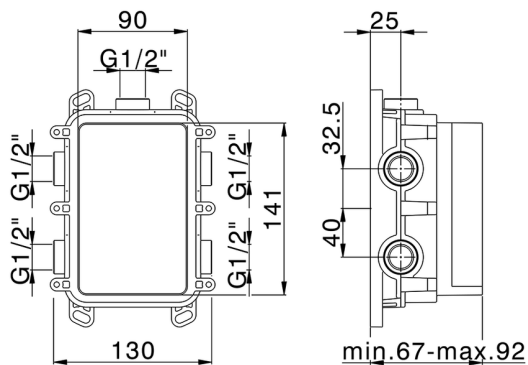

One Box Universal Concealed Part ONE BOX_ZB00B030

MODEL **ZB00B030**

One Box Universal Concealed Part, for 1 or 2 or 3 outlet thermostatic or single lever, without trim kit, without noise reducers, with sealing gasket

AVAILABLE FINISHINGS

04 04 Without finishing

CHARACTERISTICS

Concealed **1**
Installation **Concealed**

Thermostatic

The Huber thermostatic is your personal water manager, helping you to handle, control and save water and energy.

2024-11-23