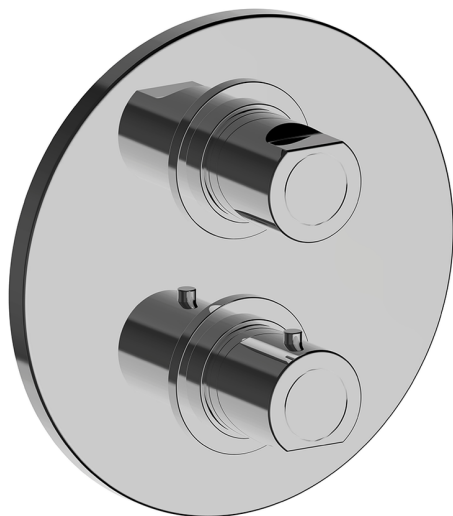

## Exposed part for Thermostatic One Box Valve ONE BOX\_NM0BT030

MODEL **NM0BT030**

Exposed part for Thermostatic One Box Valve, with 1-2-3 outlet devia stop, Minimum depth of installation: 67 mm, without concealed part, for items ZB00B030-ZB00B031

AVAILABLE FINISHINGS

CHARACTERISTICS

Cartridge Spare Parts **24.04A.PP**

**8x20 Plus P Thermostatic Valve**

Installation **Concealed**

Required concealed parts **ZB00B031**

**ZB00B030**

### DeviaStop

The Huber Devia Stop technology allows to adjust the water flow and to direct it to the selected output point (overhead soaker, hand shower, etc).

## Exposed part for Thermostatic One Box Valve ONE BOX\_NM0BT030

NM0BT030

<https://en.huberitalia.com/exposed-part-for-thermostatic-one-box-valve-one-box-nm0bt030>