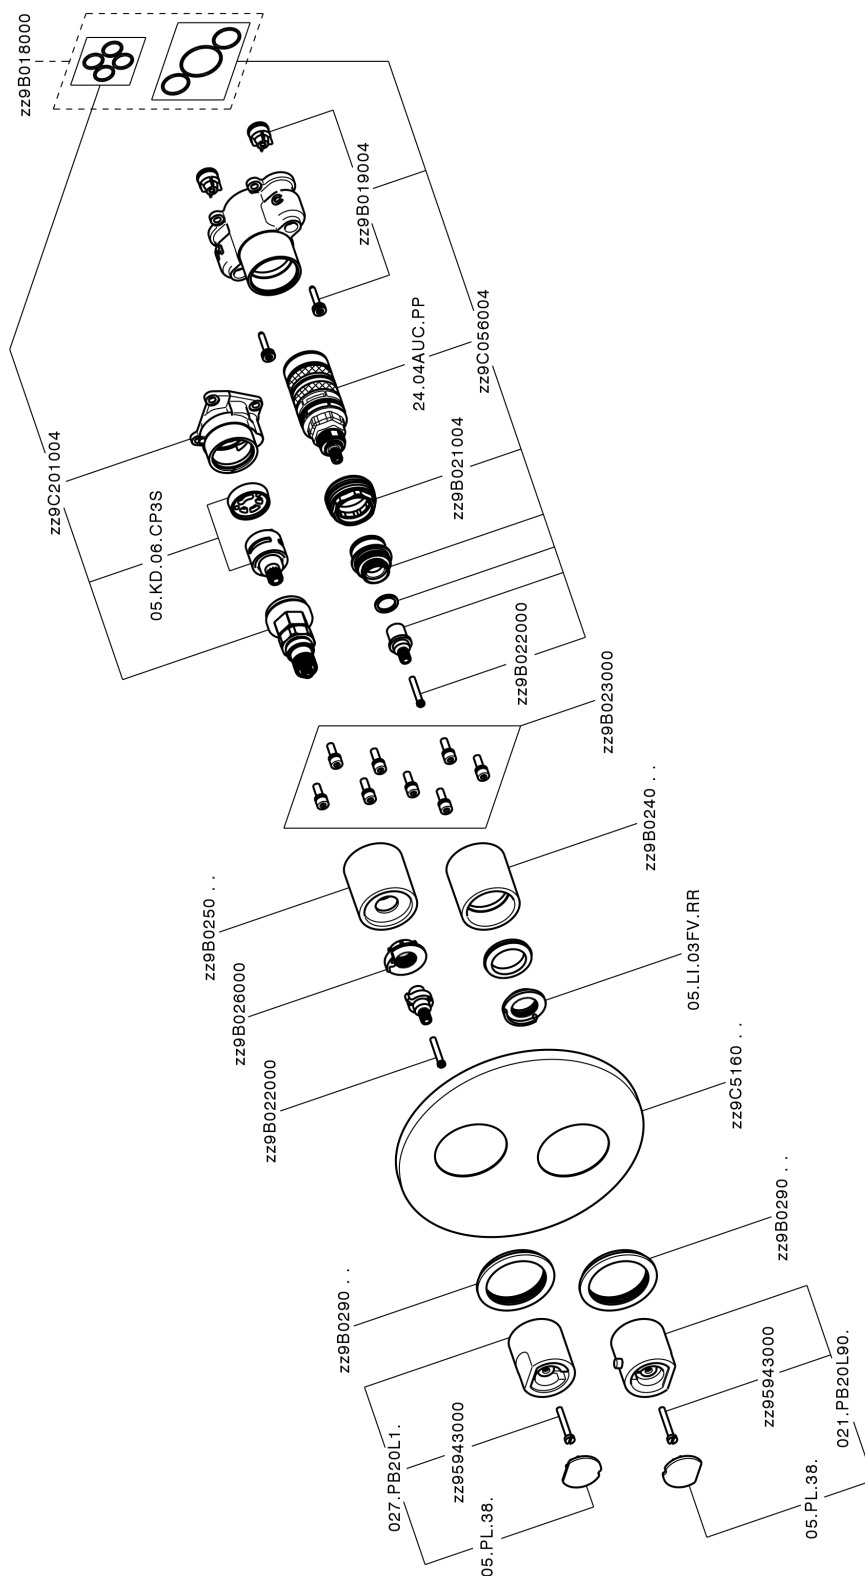

Exposed part for Thermostatic One Box Valve ONE BOX_NM0BT030

NM0BT030

<https://en.huberitalia.com/exposed-part-for-thermostatic-one-box-valve-one-box-nm0bt030>