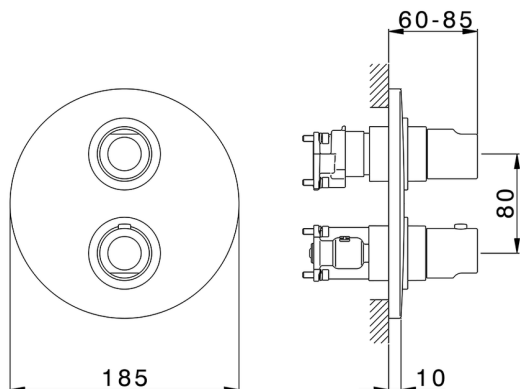

## Exposed part for Thermostatic One Box Valve ONE BOX\_NM0BT030

MODEL **NM0BT030**

Exposed part for Thermostatic One Box Valve, with 1-2-3 outlet devia stop, Minimum depth of installation: 67 mm, without concealed part, for items ZB00B030-ZB00B031

AVAILABLE FINISHINGS

CHARACTERISTICS

Cartridge Spare Parts **24.04A.PP**

**8x20 Plus P Thermostatic Valve**

Installation **Concealed**

Required concealed parts **ZB00B031**

**ZB00B030**