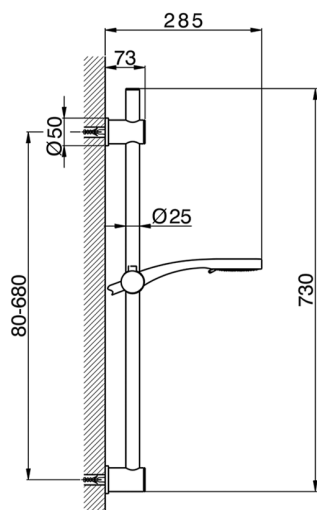

Shower set SHOWER_SS012230

MODEL **SS012230**

Shower set, 73 cm sliding rail bar with sliding bracket, adjustable center, 92 mm ABS 3 spray handshower, 150 cm smooth SILVERFLEX Flexible Hose

AVAILABLE FINISHINGS

CHARACTERISTICS

2026-06-06