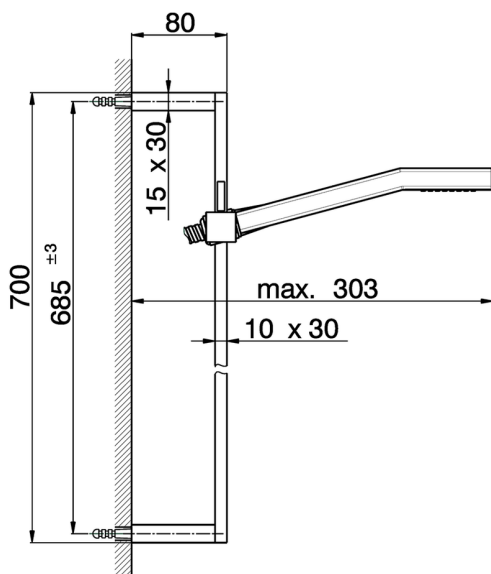

Shower set SHOWER_SS010040

MODEL **SS010040**

Shower set, 70 cm sliding rail bar with sliding bracket, 42x18 mm ABS Quad one spray handshower, 150 cm smooth SILVERFLEX Flexible Hose

AVAILABLE FINISHINGS

- **21** 21 Chrome
- **2B** 2B Polished Nickel
- **2F** 2F Brushed Nickel
- **40** 40 Matt Black
- **4Q** 4Q Matt White

CHARACTERISTICS

2024-12-19