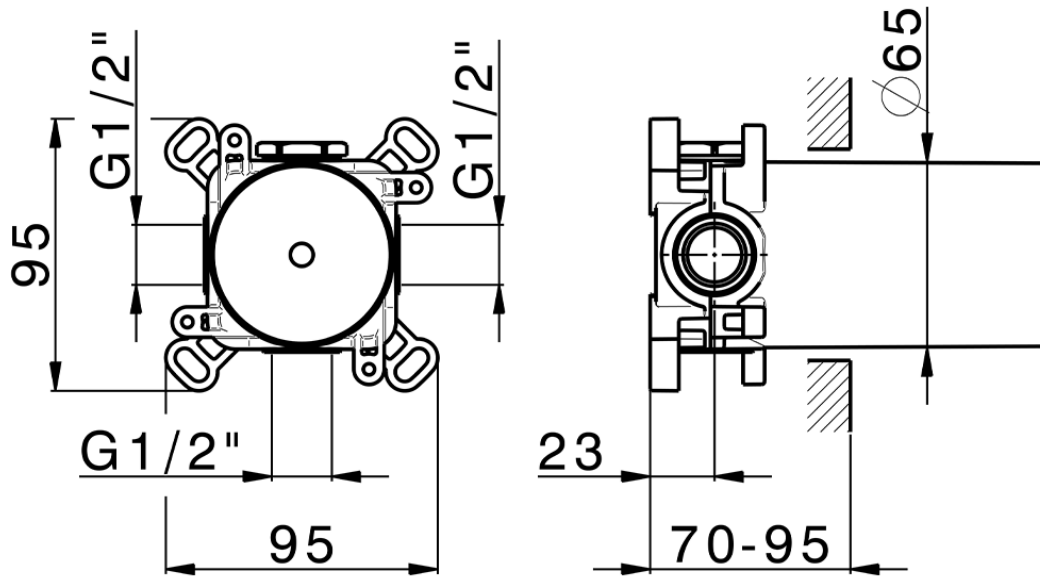

Exposed part for individual Push&Shower PUSH&SHOWER_PS0G6120

PS0G6120

<https://en.huberitalia.com/exposed-part-for-individual-pushshower-pushshower-ps0g6120>

ZB0G6000

<https://en.huberitalia.com/parte-empotrada-pushshower-pushshower-zb0g6000>