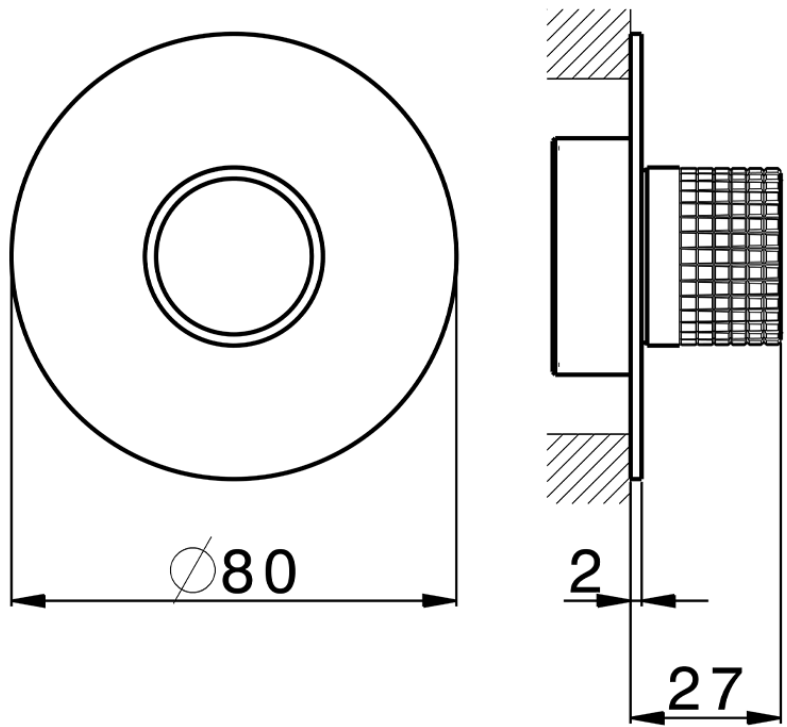

Exposed part for individual Push&Shower PUSH&SHOWER_PS0G6120

PS0G6120

<https://en.huberitalia.com/exposed-part-for-individual-pushshower-pushshower-ps0g6120>

ZB0G6000

<https://en.huberitalia.com/parte-empotrada-pushshower-pushshower-zb0g6000>