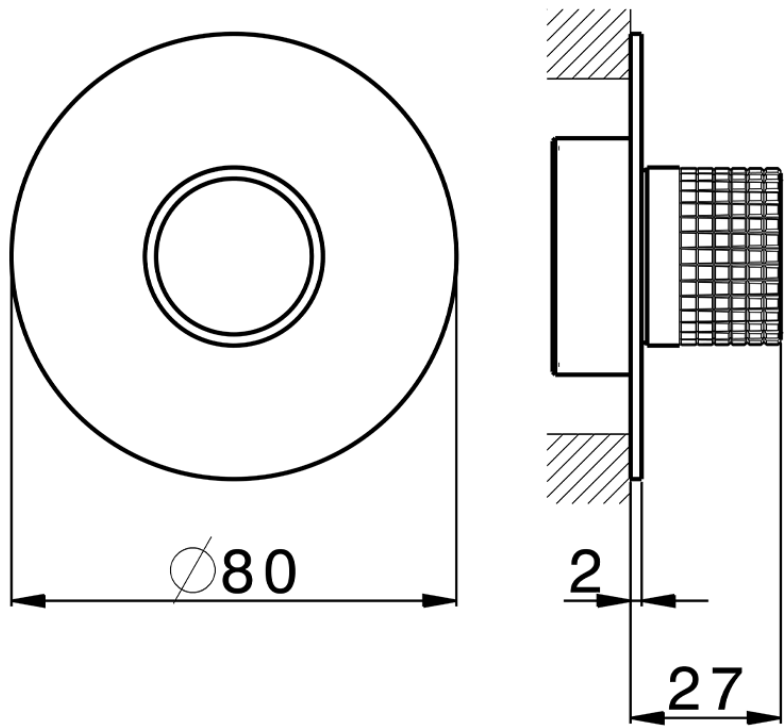

Exposed part for individual Push&Shower PUSH&SHOWER_PS0G6120

PS0G6120

<https://en.huberitalia.com/exposed-part-for-individual-pushshower-pushshower-ps0g6120>

ZB0G6000

<https://en.huberitalia.com/parte-empotrada-pushshower-pushshower-zb0g6000>