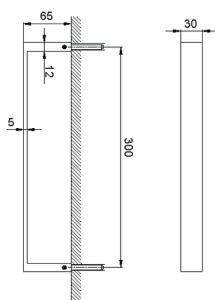

Towel holder BATHROOM ACCESSORIES_SQ090104

MODEL **SQ090104**

Towel holder

AVAILABLE FINISHINGS

-  **21** 21 Chrome
-  **2B** 2B Polished Nickel
-  **2F** 2F Brushed Nickel
-  **2Q** 2Q Black Titanium
-  **40** 40 Matt Black
-  **4Q** 4Q Matt White