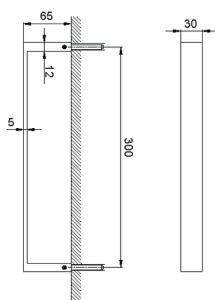

Towel holder BATHROOM ACCESSORIES_SQ090104

MODEL **SQ090104**

Towel holder

AVAILABLE FINISHINGS

- 
21 21 Chrome
- 
2B 2B Polished Nickel
- 
2F 2F Brushed Nickel
- 
2Q 2Q Black Titanium
- 
40 40 Matt Black
- 
4Q 4Q Matt White