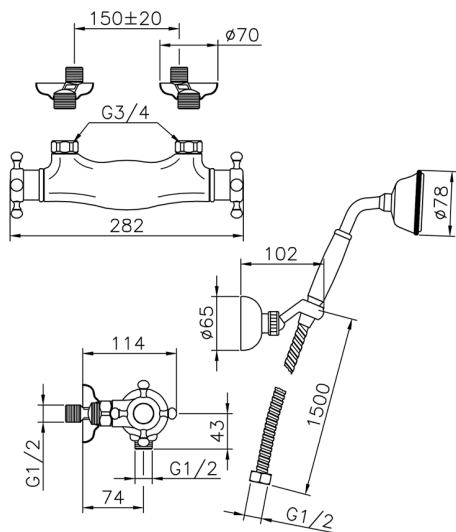

Thermostatic shower mixer, with shower set VICTORIAN_VTD01010

MODEL **VTD01010**

Thermostatic shower mixer, with shower set, wall mounted adjustable handshower bracket, 78 mm Brass Classic One spray Handshower, 150 cm Brass flexible hose

AVAILABLE FINISHINGS

-  **21** 21 Chrome
-  **27** 27 Old Bronze
-  **2A** 2A Satin Brushed Nickel
-  **2G** 2G Antique Gold
-  **2W** 2W Brushed Gold

CHARACTERISTICS

Cartridge Spare Parts **24.04A.PP**
8x20 Plus P Thermostatic Valve