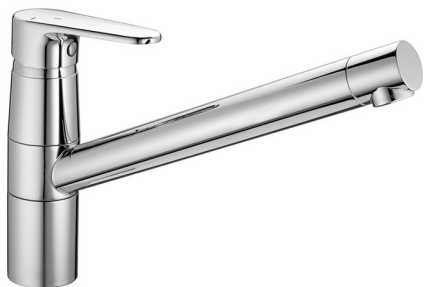

## Single lever sink mixer Energysave KITCHEN\_AH002585

MODEL **AH002585**

Single lever sink mixer Energysave, swivel spout, G.3/8" stainless steel flexible hoses

### AVAILABLE FINISHINGS

-  **21** 21 Chrome
-  **2F** 2F Brushed Nickel
-  **40** 40 Matt Black

### CHARACTERISTICS

Cartridge Spare Parts **ZZ96373000**

**35 mm Cartridge**

#### EcoStop

EcoStop feature limits water flow to approximately 50% of maximum output with one point of resistance on setting. Push slightly past the middle stop only when full water output is required. This will save water up to 50%.