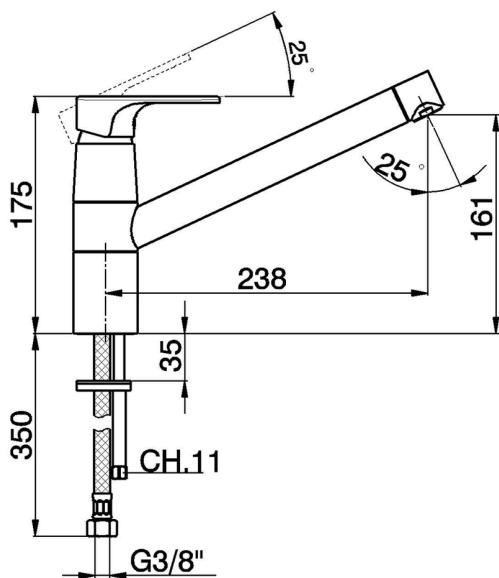

## Single lever sink mixer Energysave KITCHEN\_AH002585

MODEL **AH002585**

Single lever sink mixer Energysave, swivel spout, G.3/8" stainless steel flexible hoses

### CHARACTERISTICS

Cartridge Spare Parts **ZZ96373000**

**35 mm Cartridge**

#### EcoStop

EcoStop feature limits water flow to approximately 50% of maximum output with one point of resistance on setting. Push slightly past the middle stop only when full water output is required. This will save water up to 50%.