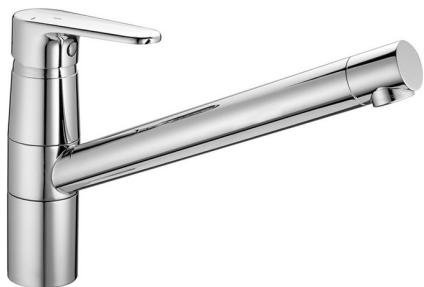

Single lever sink mixer Energysave KITCHEN_AH002585

MODEL **AH002585**

Single lever sink mixer Energysave, swivel spout, G.3/8" stainless steel flexible hoses

AVAILABLE FINISHINGS

-  **21** 21 Chrome
-  **2F** 2F Brushed Nickel
-  **40** 40 Matt Black

CHARACTERISTICS

Cartridge Spare Parts **ZZ96373000**

35 mm Cartridge

EcoStop

EcoStop feature limits water flow to approximately 50% of maximum output with one point of resistance on setting. Push slightly past the middle stop only when full water output is required. This will save water up to 50%.

EnergySave

Thanks to the EnergySave device, only cold water will be drawn if the lever is operated in the central position, so that the water heater will not be engaged and no hot water wasted, leading to considerable savings in energy and costs. The temperature can be adjusted by rotating the lever to the left, until the desired temperature is reached.