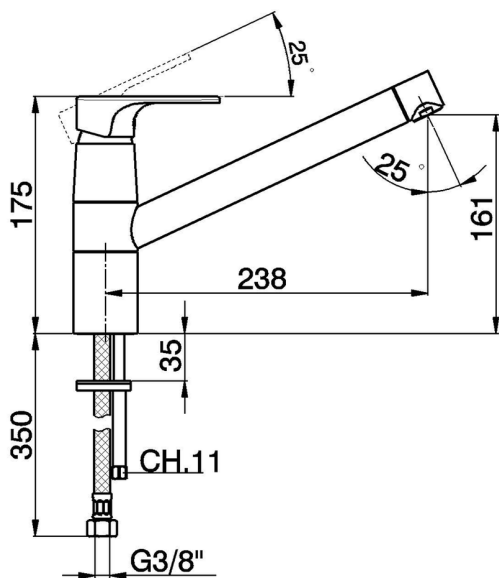

Single lever sink mixer Energysave KITCHEN_AH002585

MODEL **AH002585**

Single lever sink mixer Energysave, swivel spout, G.3/8" stainless steel flexible hoses

AVAILABLE FINISHINGS

-  **21** 21 Chrome
-  **2F** 2F Brushed Nickel
-  **40** 40 Matt Black

CHARACTERISTICS

Cartridge Spare Parts **ZZ96373000**

35 mm Cartridge

EcoStop

EcoStop feature limits water flow to approximately 50% of maximum output with one point of resistance on setting. Push slightly past the middle stop only when full water output is required. This will save water up to 50%.

EnergySave

Thanks to the EnergySave device, only cold water will be drawn if the lever is operated in the central position, so that the water heater will not be engaged and no hot water wasted, leading to considerable savings in energy and costs. The temperature can be adjusted by rotating the lever to the left, until the desired temperature is reached.