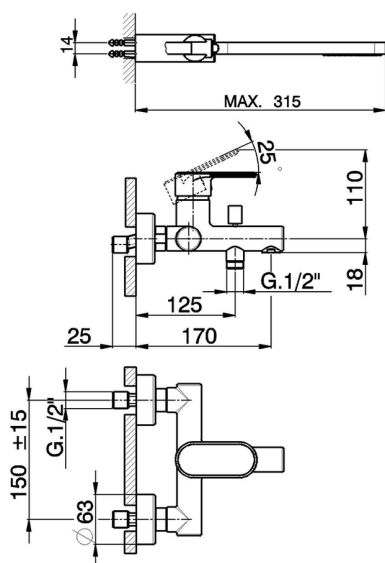

Single lever bath mixer, with shower set LEVITY_LY000120

MODEL **LY000120**

Single lever bath mixer, with shower set, wall mounted adjustable handshower bracket, minimalistic one spray flat handshower ABS, 150 cm SUPREME smooth flexible hose

AVAILABLE FINISHINGS

-  **21** 21 Chrome
-  **2B** 2B Polished Nickel
-  **2F** 2F Brushed Nickel
-  **40** 40 Matt Black
-  **4Q** 4Q Matt White

CHARACTERISTICS

Cartridge Spare Parts **ZZ95435000**
35 mm Cartridge

EcoStop

EcoStop feature limits water flow to approximately 50% of maximum output with one point of resistance on setting. Push slightly past the middle stop only when full water output is required. This will save water up to 50%.