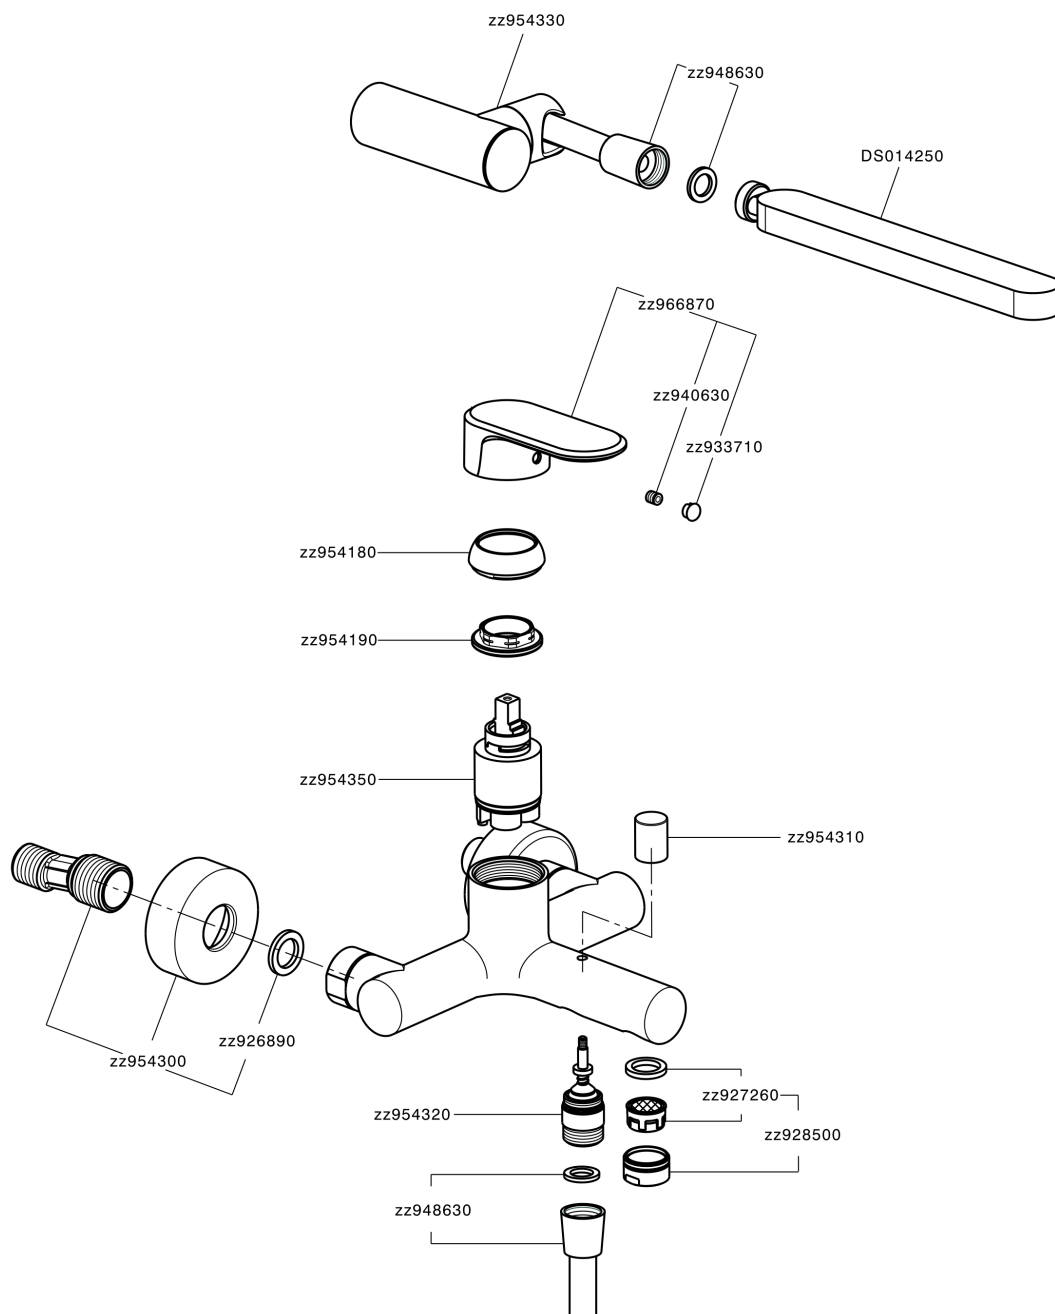

Single lever bath mixer, with shower set LEVITY_LY000120

LY000120

<https://en.huberitalia.com/single-lever-bath-mixer-with-shower-set-levity-ly000120>

2024-12-19