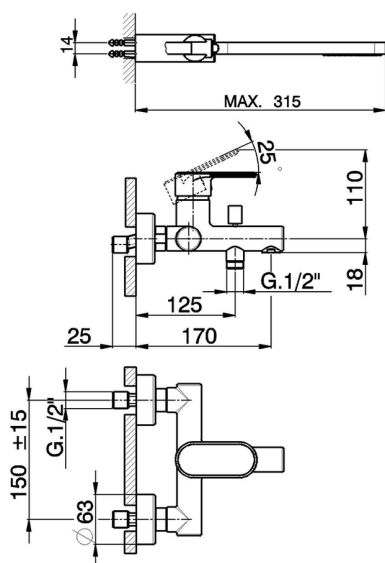

## Single lever bath mixer, with shower set LEVITY\_LY000120

MODEL **LY000120**

Single lever bath mixer, with shower set, wall mounted adjustable handshower bracket, minimalistic one spray flat handshower ABS, 150 cm SUPREME smooth flexible hose

### CHARACTERISTICS

Cartridge Spare Parts **ZZ95435000**  
**35 mm Cartridge**

### EcoStop

EcoStop feature limits water flow to approximately 50% of maximum output with one point of resistance on setting. Push slightly past the middle stop only when full water output is required. This will save water up to 50%.