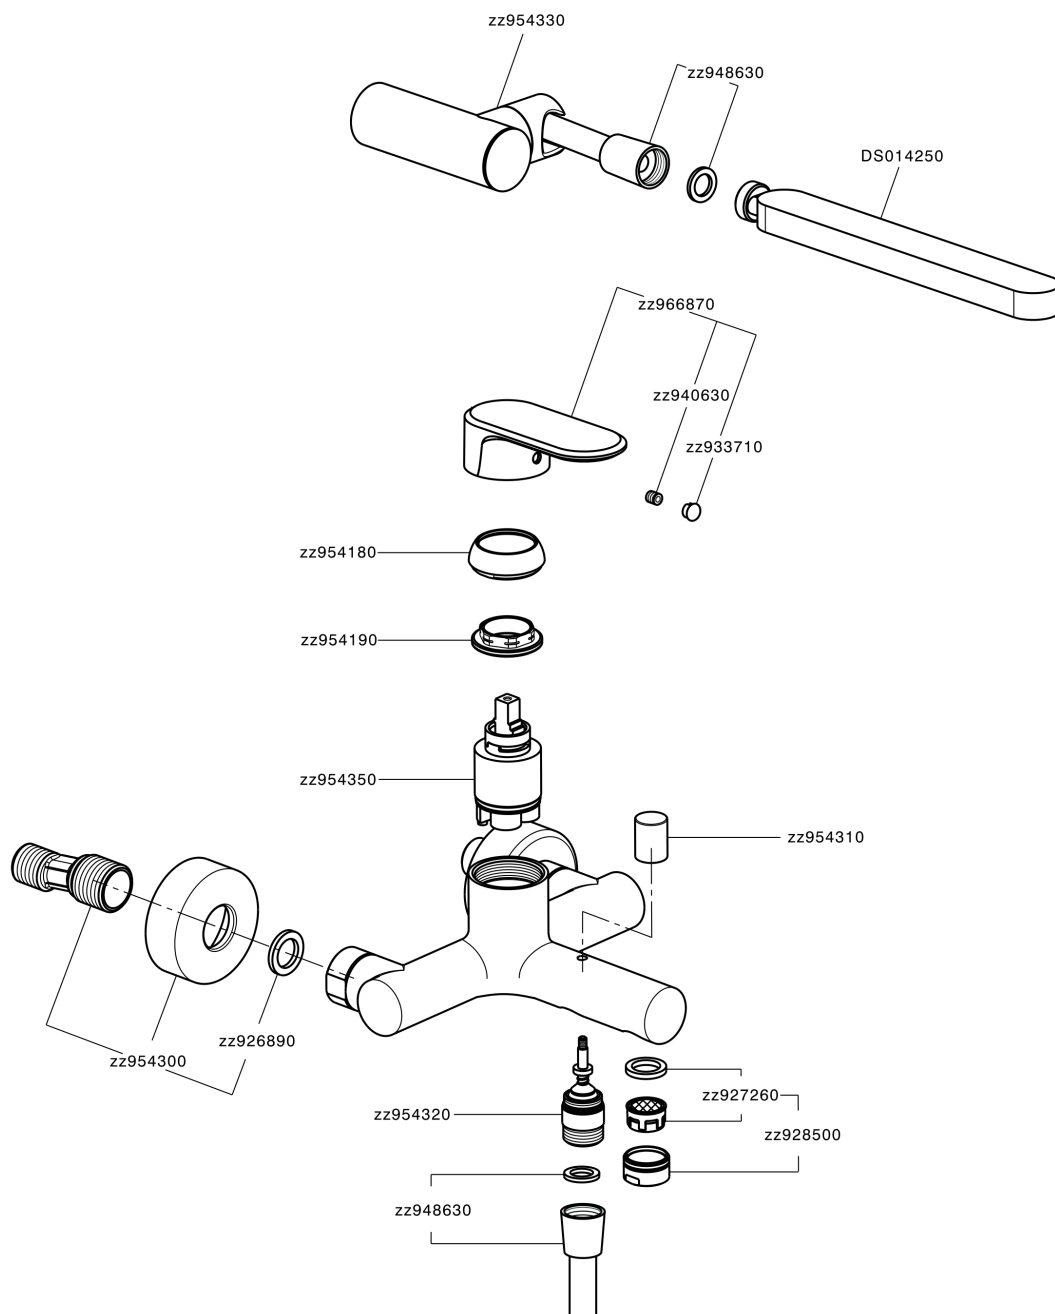

Single lever bath mixer, with shower set LEVITY_LY000120

MODEL **LY000120**

Single lever bath mixer, with shower set, wall mounted adjustable handshower bracket, minimalistic one spray flat handshower ABS, 150 cm SUPREME smooth flexible hose

AVAILABLE FINISHINGS

-  **21** 21 Chrome
-  **2B** 2B Polished Nickel
-  **2F** 2F Brushed Nickel
-  **40** 40 Matt Black
-  **4Q** 4Q Matt White

CHARACTERISTICS

Cartridge Spare Parts **ZZ95435000**
35 mm Cartridge

EcoStop

EcoStop feature limits water flow to approximately 50% of maximum output with one point of resistance on setting. Push slightly past the middle stop only when full water output is required. This will save water up to 50%.

Single lever bath mixer, with shower set LEVITY_LY000120

LY000120

<https://en.huberitalia.com/single-lever-bath-mixer-with-shower-set-levity-ly000120>

2024-12-19