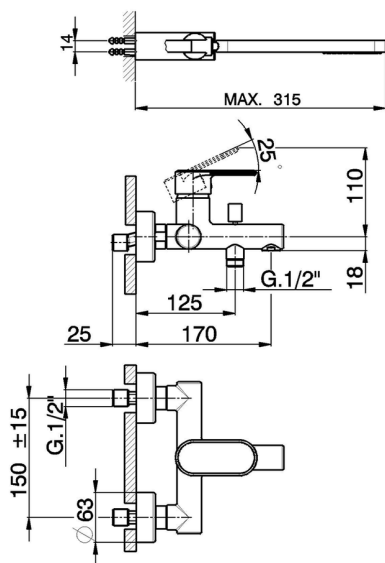

Single lever bath mixer, with shower set LEVITY_LY000120

MODEL **LY000120**

Single lever bath mixer, with shower set, wall mounted adjustable handshower bracket, minimalistic one spray flat handshower ABS, 150 cm SUPREME smooth flexible hose

AVAILABLE FINISHINGS

-  **21** 21 Chrome
-  **2B** 2B Polished Nickel
-  **2F** 2F Brushed Nickel
-  **40** 40 Matt Black
-  **4Q** 4Q Matt White

CHARACTERISTICS

Cartridge Spare Parts **ZZ95435000**
35 mm Cartridge

EcoStop

EcoStop feature limits water flow to approximately 50% of maximum output with one point of resistance on setting. Push slightly past the middle stop only when full water output is required. This will save water up to 50%.

Single lever bath mixer, with shower set LEVITY_LY000120

LY000120

<https://en.huberitalia.com/single-lever-bath-mixer-with-shower-set-levity-ly000120>

2024-12-19