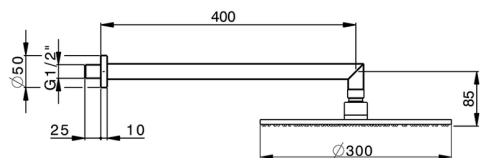

Shower arm with showerhead SHOWER_SS013620

MODEL **SS013620**

Shower arm with showerhead, 300 mm round showerhead 8 mm thick BRASS, 400 mm shower arm

AVAILABLE FINISHINGS

-  **21** 21 Chrome
-  **2B** 2B Polished Nickel
-  **2F** 2F Brushed Nickel
-  **2P** 2P Rose Gold
-  **2Q** 2Q Black Titanium
-  **40** 40 Matt Black
-  **4Q** 4Q Matt White