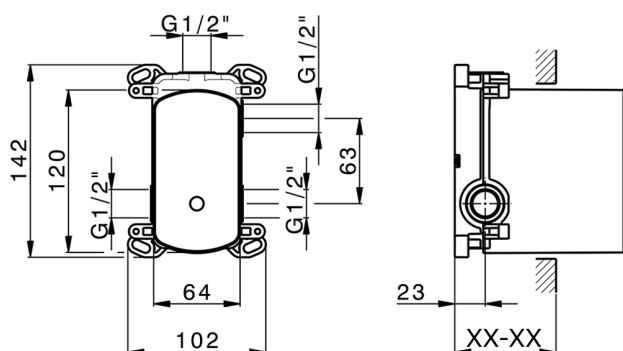

Concealed single lever bath-shower mixer Easy-Box CONCEALED_ZB000230

MODEL **ZB000230**

Concealed single lever bath-shower mixer Easy-Box, 2-Way rotating diverter, without trim kit, with protection guard box

AVAILABLE FINISHINGS

CHARACTERISTICS

Concealed **1**
 Cartridge Spare Parts **ZZ92909000**
35 mm Cartridge

Piastra/Plate/Plaque/Platte/Placa

2-3mm: XX 65-85

10mm: XX 60-80

2024-09-19