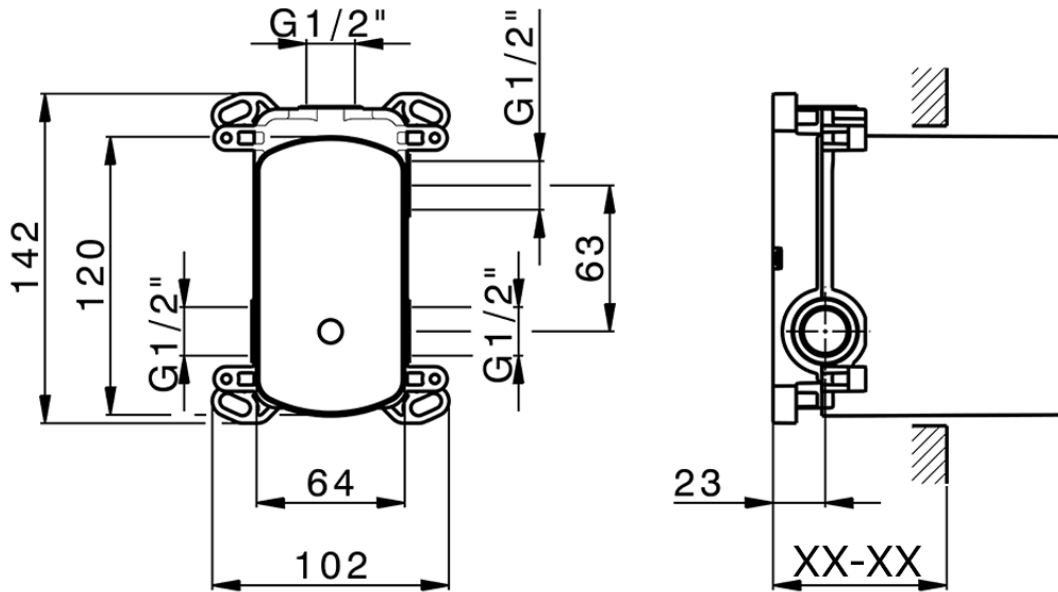

Exposed part for concealed 2-outlet mixer M32_MT002300

MT002300

<https://en.huberitalia.com/exposed-part-for-concealed-2-outlet-mixer-m32-mt002300>

Piastra/Plate/Plaque/Platte/Placa

2-3mm: XX 65-85

10mm: XX 60-80