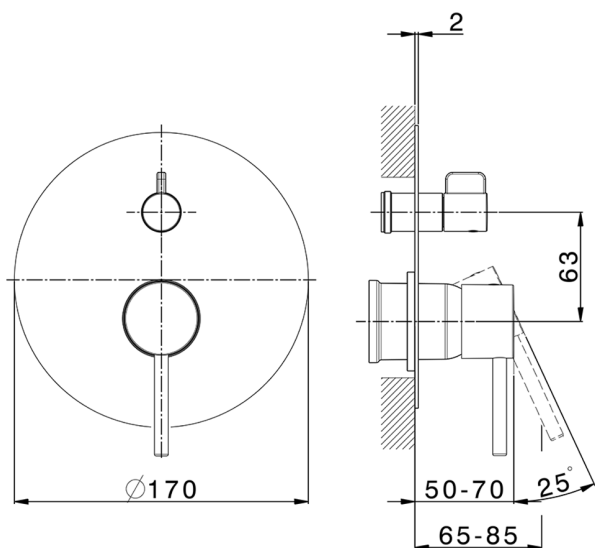

Exposed part for concealed 2-outlet mixer M32_MT002300

MODEL **MT002300**

Exposed part for concealed 2-outlet mixer, 2-Way rotating diverter, without concealed part, for item Easy-Box ZB000230

AVAILABLE FINISHINGS

-  **21** 21 Chrome
-  **26** 26 Old Copper
-  **2F** 2F Brushed Nickel
-  **2W** 2W Brushed Gold
-  **40** 40 Matt Black
-  **4Q** 4Q Matt White

CHARACTERISTICS

Installation **Concealed**
 Required concealed parts **ZB000230**

Concealed single lever bath-shower mixer Easy-Box CONCEALED_ZB000230

MODEL **ZB000230**

Concealed single lever bath-shower mixer Easy-Box, 2-Way rotating diverter, without trim kit, with protection guard box

AVAILABLE FINISHINGS

04 04 Without finishing

CHARACTERISTICS

Concealed **1**
 Cartridge Spare Parts **ZZ92909000**
35 mm Cartridge

Piastra/Plate/Plaque/Platte/Placa

2-3mm: XX 65-85

10mm: XX 60-80

2024-09-19