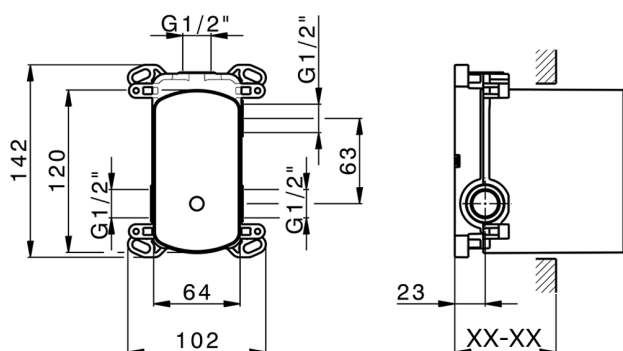

Concealed single lever bath-shower mixer Easy-Box CONCEALED_ZB000230

MODEL **ZB000230**

Concealed single lever bath-shower mixer Easy-Box, 2-Way rotating diverter, without trim kit, with protection guard box

AVAILABLE FINISHINGS

04 04 Without finishing

CHARACTERISTICS

Concealed **1**
 Cartridge Spare Parts **ZZ92909000**
35 mm Cartridge

Piastra/Plate/Plaque/Platte/Placa

2-3mm: XX 65-85

10mm: XX 60-80

2024-09-19