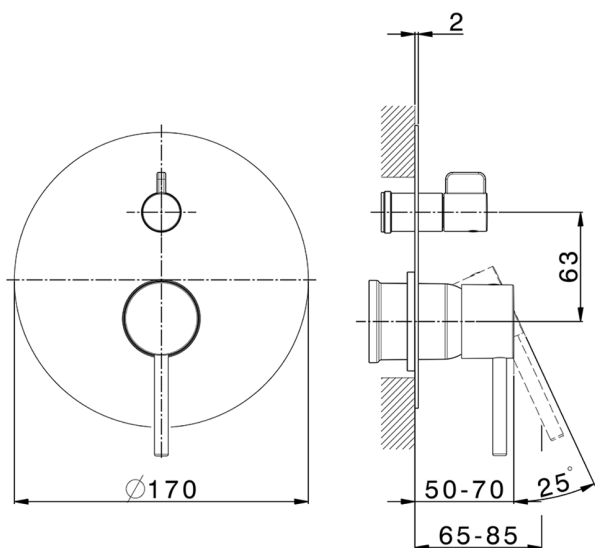

Exposed part for concealed 2-outlet mixer M32_MT002300

MODEL **MT002300**

Exposed part for concealed 2-outlet mixer, 2-Way rotating diverter, without concealed part, for item Easy-Box ZB000230

AVAILABLE FINISHINGS

-  **21** 21 Chrome
-  **26** 26 Old Copper
-  **2F** 2F Brushed Nickel
-  **2W** 2W Brushed Gold
-  **40** 40 Matt Black
-  **4Q** 4Q Matt White

CHARACTERISTICS

Installation **Concealed**
 Required concealed parts **ZB000230**

Concealed single lever bath-shower mixer Easy-Box CONCEALED_ZB000230

MODEL **ZB000230**

Concealed single lever bath-shower mixer Easy-Box, 2-Way rotating diverter, without trim kit, with protection guard box

AVAILABLE FINISHINGS

CHARACTERISTICS

Concealed **1**
 Cartridge Spare Parts **ZZ92909000**
35 mm Cartridge

Piastra/Plate/Plaque/Platte/Placa

2-3mm: XX 65-85

10mm: XX 60-80

2024-09-19