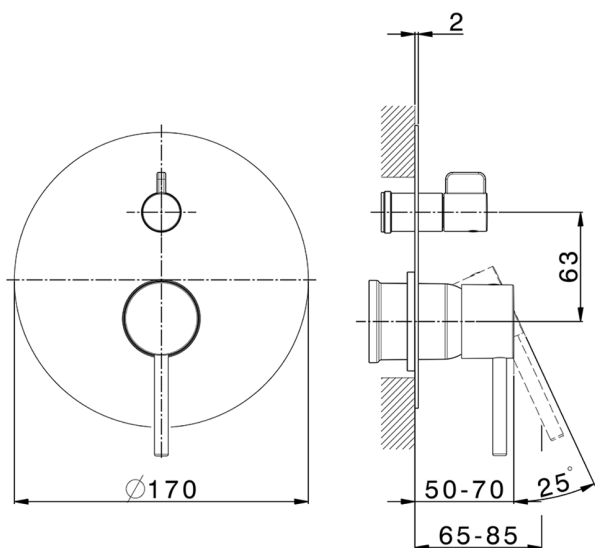

## Exposed part for concealed 2-outlet mixer M32\_MT002300

MODEL **MT002300**

Exposed part for concealed 2-outlet mixer, 2-Way rotating diverter, without concealed part, for item Easy-Box ZB000230

## Concealed single lever bath-shower mixer Easy-Box CONCEALED\_ZB000230

MODEL **ZB000230**

Concealed single lever bath-shower mixer Easy-Box, 2-Way rotating diverter, without trim kit, with protection guard box

AVAILABLE FINISHINGS

CHARACTERISTICS

Concealed **1**  
 Cartridge Spare Parts **ZZ92909000**  
**35 mm Cartridge**

Piastra/Plate/Plaque/Platte/Placa

2-3mm: XX 65-85

10mm: XX 60-80

2024-09-19