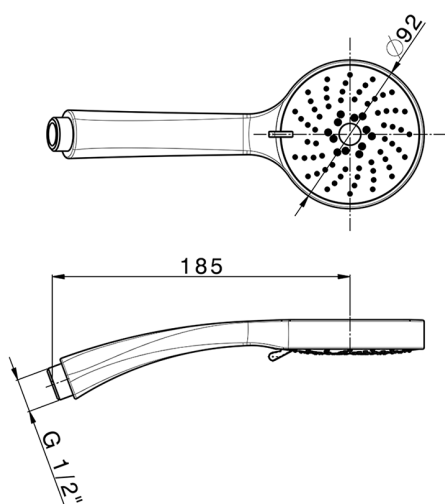

Era handshower SHOWER_SS014260

MODEL **SS014260**

Era handshower, 3 sprays D.92 mm ABS

AVAILABLE FINISHINGS

CHARACTERISTICS

2024-11-23