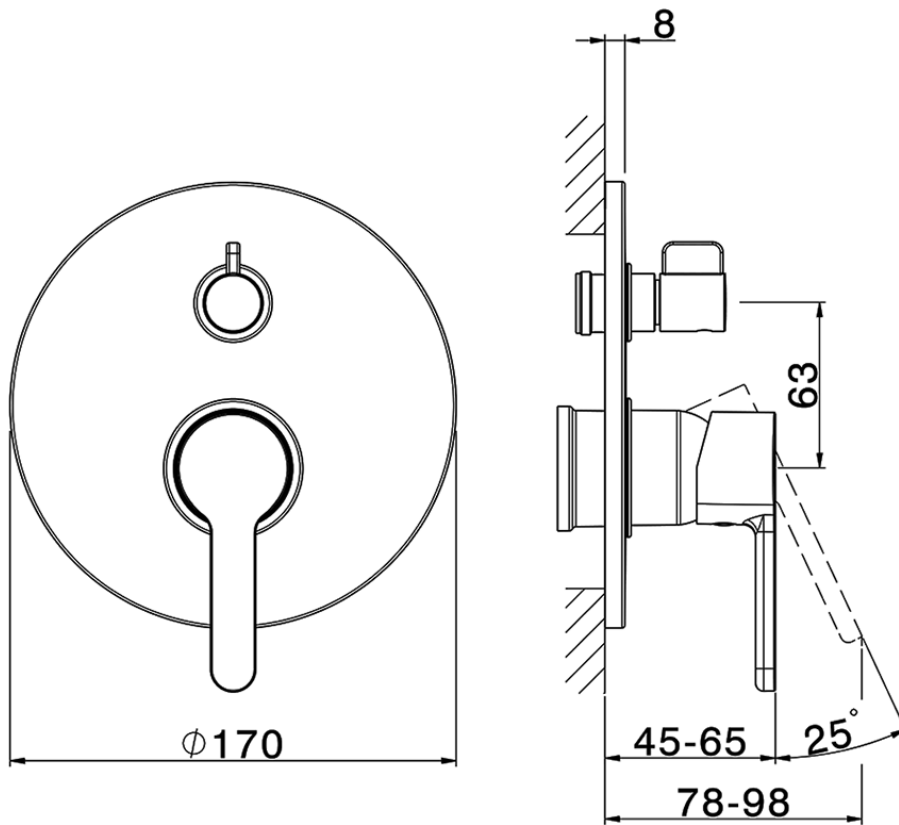

Exposed part for concealed 2-outlet mixer H2_H2002300

H2002300

<https://en.huberitalia.com/exposed-part-for-concealed-2-outlet-mixer-h2-h2002300>

Piastra/Plate/Plaque/Platte/Placa

2-3mm: XX 65-85

10mm: XX 60-80