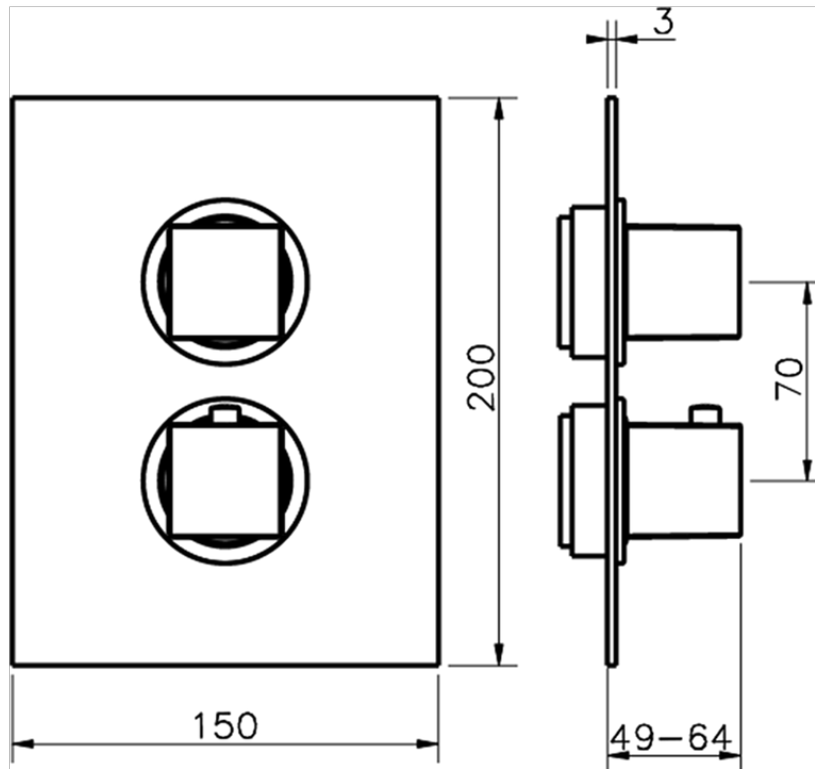

Exposed part for con.thermo.shower valve, 3-outlet THERMO_NE018200

NE018200

<https://en.huberitalia.com/exposed-part-for-con-thermo-shower-valve-3-outlet-thermo-ne018200>

Piastra/Plate/Plaque/Platte/Placa

2-3mm: XX 25-40 YY 76-91

10 mm: XX 16-31 YY 65-80

ZB018201

<https://en.huberitalia.com/3-outlet-concealed-thermostatic-shower-valve-concealed-zb018201>

2024-12-22