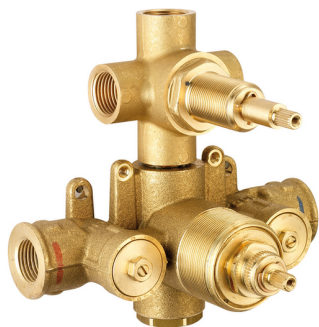

Exposed part for con.thermo.shower valve, 3-outlet THERMO_NE018200

MODEL **NE018200**

Exposed part for 3-outlet thermostatic mixer, with 3 outlet diverter, without concealed part, for item ZB018201

AVAILABLE FINISHINGS

-  **21** 21 Chrome
-  **2F** 2F Brushed Nickel
-  **40** 40 Matt Black
-  **4Q** 4Q Matt White

CHARACTERISTICS

Installation **Concealed**
 Required concealed parts **ZB018201**

Thermostatic

The Huber thermostatic is your personal water manager, helping you to handle, control and save water and energy.

3-outlet Concealed thermostatic shower valve CONCEALED_ZB018201

MODEL **ZB018201**

3-Outlet Concealed thermostatic mixer, with 3-outlet diverter, without trim kit

AVAILABLE FINISHINGS

04 04 Without finishing

CHARACTERISTICS

Installation **Concealed**

Cartridge Spare Parts **24.04A.PP**

8x20 Plus P Thermostatic Valve

Concealed **1**

Piastra/Plate/Plaque/Platte/Placa

2-3mm: XX 25-40 YY 76-91

10 mm: XX 16-31 YY 65-80