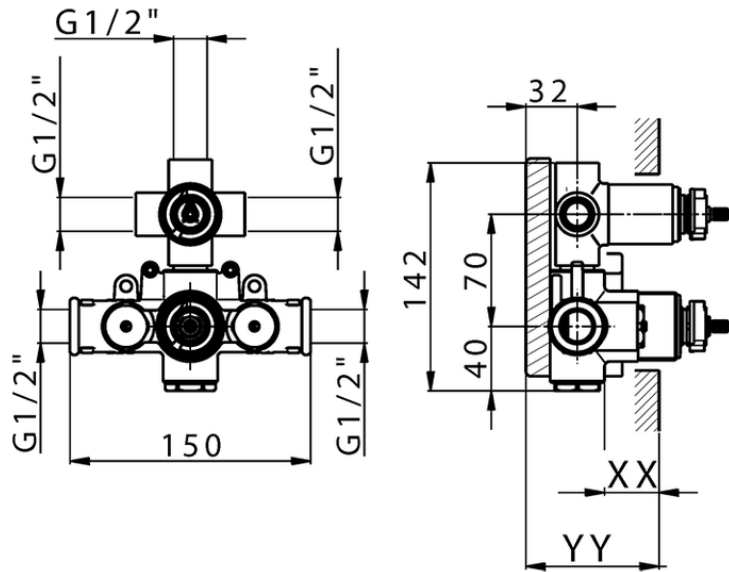

## Exposed part for con.thermo.shower valve, 3-outlet THERMO\_NE018200

NE018200

<https://en.huberitalia.com/exposed-part-for-con-thermo-shower-valve-3-outlet-thermo-ne018200>

Piastra/Plate/Plaque/Platte/Placa

2-3mm: XX 25-40 YY 76-91

10 mm: XX 16-31 YY 65-80

ZB018201

<https://en.huberitalia.com/3-outlet-concealed-thermostatic-shower-valve-concealed-zb018201>

2024-12-22