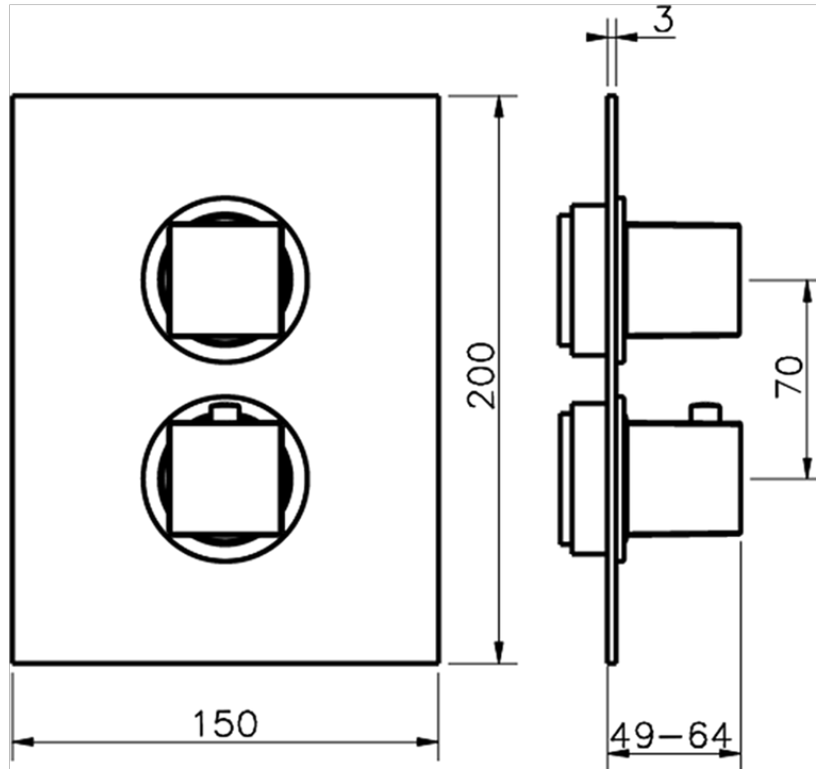

## Exposed part for con.thermo.shower valve, 3-outlet THERMO\_NE018200

NE018200

<https://en.huberitalia.com/exposed-part-for-con-thermo-shower-valve-3-outlet-thermo-ne018200>

Piastra/Plate/Plaque/Platte/Placa

2-3mm: XX 25-40 YY 76-91

10 mm: XX 16-31 YY 65-80

ZB018201

<https://en.huberitalia.com/3-outlet-concealed-thermostatic-shower-valve-concealed-zb018201>

2024-12-22